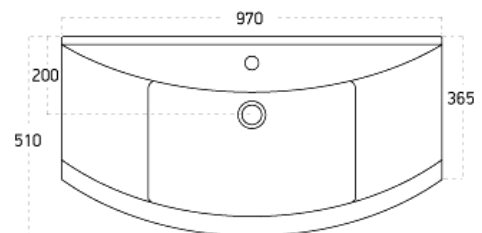

PRODUCT DATA SHEET

Lanza Basin 950mm

Product Code: LANZA950BASIN

0330 124 7290

sales@scudo.co.uk - www.scudo.co.uk

Scudo is the trading name of Harrison Bathrooms Ltd. Whilst we endeavour to ensure that the product information is accurate we accept no liability for any information given. All images are for illustration purposes only. Product images and specification are subject to change. Measurement are in millimetres and are nominal.

Product Measurements

Product Weight:	25.9kg
Product Width:	970mm
Product Height:	120mm
Product Depth:	510mm
Product Length:	365mm

Product Transportation

Barcode:	5060500649906
Country of Origin:	Turkey
Comodity Code:	3922100000

Primary Packed Measurements

Packaged Weight:	26.5kg
Packaged Length:	530mm
Packaged Width:	990mm
Packaged Height:	140mm

Packaging Weight

Card:	0.6kg
Paper:	N/A
Wood:	N/A
Plastic:	N/A

General Information

Construction Material:	Ceramic
Installation Type:	Furniture Mounted
Colour / Finish:	White

Basin Attributes

Basin Type:	Furniture Mounted
Number of Tap Holes:	1
Compatible Tap Codes:	All Mono Mixers
Overflow:	Yes
Recommened Waste Type:	Slotted
Inner Bowl Width:	
Inner Bowl Length:	
Inner Bowl Depth:	130mm
Compatible Waste Part Code:	WASTE94 / WASTE88 WASTE92 / WASTE93 WASTE100 / BLACK094 BLACK098

Compliance DOP

Dimensions

(measurements in mm)

LIFETIME GUARANTEE

We are confident in our products and we want our customer to be, we proudly give a lifetime guarantee on our taps and showers, further details can be found on our website