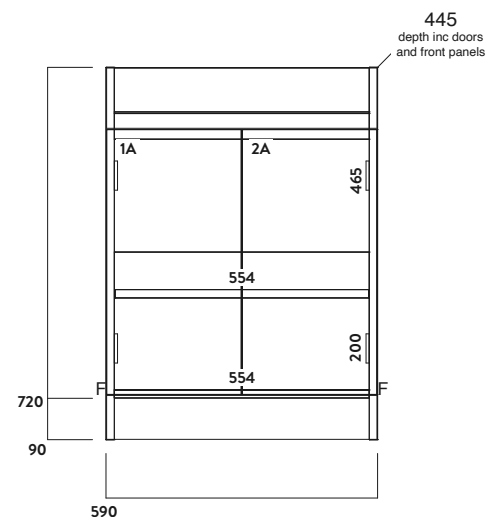

PRODUCT DATA SHEET

Lili 2 Door 600 Vanity Unit 1100mm, Matt Grey

Product Code: 600CAB-LILI-MATTGREY

SCUDO
BEAUTIFUL BATHROOMS

0330 124 7290

sales@scudo.co.uk - www.scudo.co.uk

Scudo is the trading name of Harrison Bathrooms Ltd. Whilst we endeavour to ensure that the product information is accurate we accept no liability for any information given. All images are for illustration purposes only. Product images and specification are subject to change. Measurement are in millimetres and are nominal.

Product Measurements	
Product Weight:	29.32kg
Product Width:	565mm
Product Height:	800mm
Product Depth:	445mm
Product Length:	N/A
Product Transportation	
Barcode:	5060713726296
Country of Origin:	UK
Comodity Code:	9403609000
Primary Packed Measurements	
Packaged Weight:	32.5kg
Packaged Length:	520mm
Packaged Width:	665mm
Packaged Height:	835mm
Packaging Weight	
Card:	1.7kg
Paper:	N/A
Wood:	N/A
Plastic:	0.159kg
General Information	
Construction Material:	Vinyl Wrapped MDF
Installation Type:	Floor Mounted
Colour / Finish:	Matt Grey
Furniture Attributes	
Supplied Fully Assembled:	Yes
Number of Drawer:	0
Number of Doors:	2
Soft Close Doors/Drawer:	Yes
Moisture Resistant:	Yes
Internal Shelves:	Yes
Door Opening Width:	520mm
Draw Opening Distance:	N/A
Advised Concealed Cistern:	N/A
False Draws:	0
Number of False Draws:	N/A
Reversible Doors:	No
Hinge Location:	Both
Compatible Furniture Code:	LILI-500WCUNIT-MATTGREY
Compatible Basin Code:	THIN600BASIN
Handles	
Handle Styles:	Veritcal Bar
Handle Finish:	Chrome or Black
Handle Material:	Steel
Number of Handles:	2
Compliance DOP	