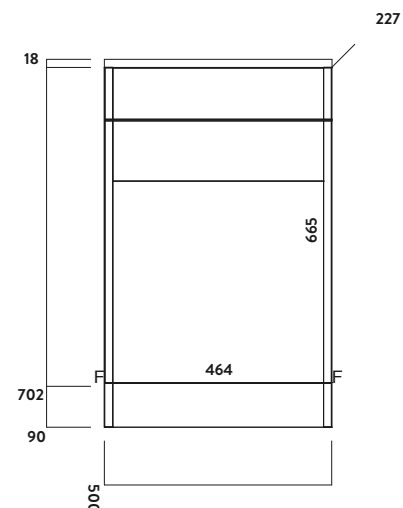

## Lili 500 WC Unit 1100mm, Matt Grey

Product Code: LILI-500WCUNIT-MATTGREY

**SCUDO**  
BEAUTIFUL BATHROOMS

0330 124 7290

sales@scudo.co.uk - www.scudo.co.uk

Scudo is the trading name of Harrison Bathrooms Ltd. Whilst we endeavour to ensure that the product information is accurate we accept no liability for any information given. All images are for illustration purposes only. Product images and specification are subject to change. Measurement are in millimetres and are nominal.

Product Measurements	
Product Weight:	12kg
Product Width:	500mm
Product Height:	810mm
Product Depth:	245mm
Product Length:	N/A
Product Transportation	
Barcode:	506013722502
Country of Origin:	UK
Comodity Code:	9403609000
Primary Packed Measurements	
Packaged Weight:	13.5kg
Packaged Length:	320mm
Packaged Width:	575mm
Packaged Height:	900mm
Packaging Weight	
Card:	1.5kg
Paper:	N/A
Wood:	N/A
Plastic:	N/A
General Information	
Construction Material:	Vinyl Wrapped MDF
Installation Type:	Floor Mounted
Colour / Finish:	Matt Grey
Furniture Attributes	
Supplied Fully Assembled:	Yes
Number of Drawer:	N/A
Number of Doors:	N/A
Soft Close Doors/Drawer:	N/A
Moisture Resistant:	Yes
Internal Shelves:	N/A
Door Opening Width:	N/A
Draw Opening Distance:	N/A
Advised Concealed Cistern:	CISTERN002
False Draws:	N/A
Number of False Draws:	N/A
Reversible Doors:	N/A
Hinge Location:	N/A
Compatible Furniture Code:	600CAB-LILI-MATTGREY
Compatible Basin Code:	N/A
Handles	
Handle Styles:	N/A
Handle Finish:	N/A
Handle Material:	N/A
Number of Handles:	N/A
Compliance DOP	

**Dimensions**  
(measurements in mm)