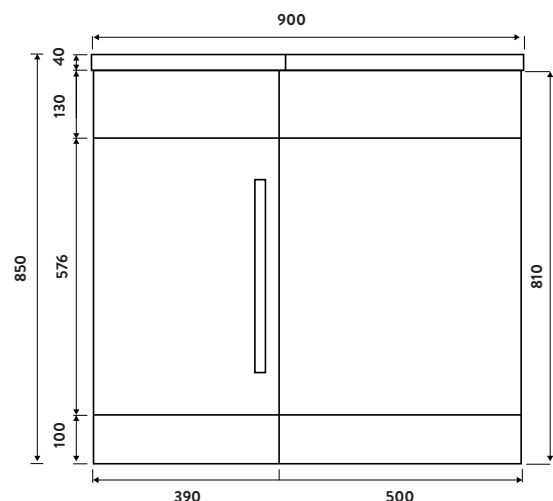

### Product Measurements

Product Weight:	10kg
Product Width:	130mm
Product Height:	810mm
Product Depth:	210mm
Product Length:	N/A

### Primary Packed Measurements

Packaged Weight:	11kg
Packaged Length:	530mm
Packaged Width:	230mm
Packaged Height:	840mm

## Dimensions

(measurements in mm)