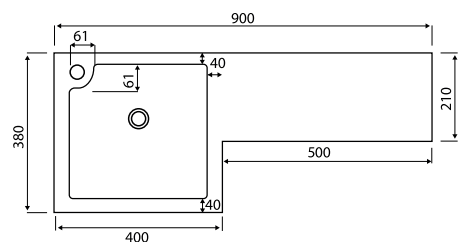

Product Measurements

Product Weight:	10kg
Product Width:	900mm
Product Height:	40mm
Product Depth:	380mm
Product Length:	210mm

Product Transportation

Barcode:	5060500647490
Country of Origin:	China
Comodity Code:	3922100000

Primary Packed Measurements

Packaged Weight:	11.3kg
Packaged Length:	940mm
Packaged Width:	200mm
Packaged Height:	490mm

Packaging Weight

Card:	1.2kg
Paper:	N/A
Wood:	N/A
Plastic:	0.003kg

General Information

Construction Material:	Polymarble
Installation Type:	Furniture Mounted
Colour / Finish:	White

Basin Attributes

Basin Type:	Furniture Mounted
Number of Tap Holes:	1
Compatible Tap Codes:	All Mono Mixers
Overflow:	Yes
Recommened Waste Type:	Slotted
Inner Bowl Width:	
Inner Bowl Length:	
Inner Bowl Depth:	
Compatible Waste Part Code:	WASTE94 / WASTE88 WASTE92 / WASTE93 WASTE100 / BLACK094 BLACK098

Compliance DOP

HBDOC096 / HBDOC097

Dimensions

(measurements in mm)

LIFETIME GUARANTEE

We are confident in our products and we want our customer to be, we proudly give a lifetime guarantee on our taps and showers, further details can be found on our website