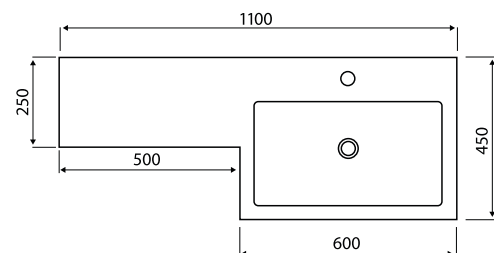

### Product Measurements

Product Weight:	13kg
Product Width:	1100mm
Product Height:	40mm
Product Depth:	450mm
Product Length:	N/A

### Primary Packed Measurements

Packaged Weight:	15kg
Packaged Length:	1140mm
Packaged Width:	200mm
Packaged Height:	490mm

### Basin Attributes

Basin Type:	Furniture Mounted
Number of Tap Holes:	1
Compatible Tap Codes:	All Mono Mixers
Overflow:	Yes
Recommended Waste Type:	Slotted
Inner Bowl Width:	
Inner Bowl Length:	
Inner Bowl Depth:	
Compatible Waste Part Code:	WASTE94 / WASTE88 WASTE92 / WASTE93 WASTE100 / BLACK094 BLACK098

## Dimensions

(measurements in mm)