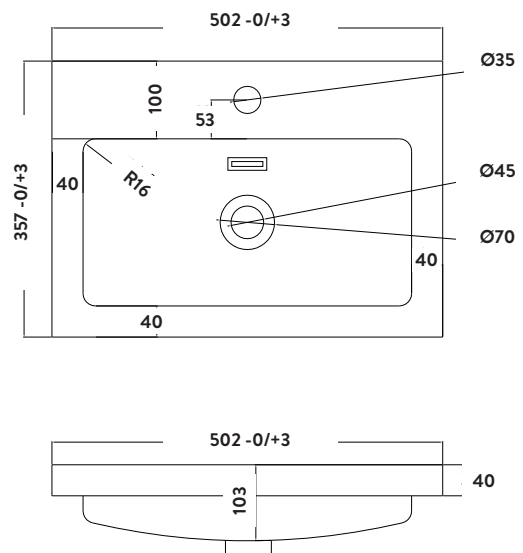

Product Measurements

Product Weight:	9kg
Product Width:	357mm
Product Height:	40mm
Product Depth:	103mm
Product Length:	502mm

Product Transportation

Barcode:	5060500641962
Country of Origin:	China
Comodity Code:	3922100000

Primary Packed Measurements

Packaged Weight:	10kg
Packaged Length:	530mm
Packaged Width:	160mm
Packaged Height:	410mm

Packaging Weight

Card:	0.69kg
Paper:	N/A
Wood:	N/A
Plastic:	0.015kg

General Information

Construction Material:	Polymarble
Installation Type:	Furniture Mounted
Colour / Finish:	White

Basin Attributes

Basin Type:	Furniture Mounted
Number of Tap Holes:	1
Compatible Tap Codes:	All Mono Mixers
Overflow:	Yes
Recommended Waste Type:	Slotted
Inner Bowl Width:	215mm
Inner Bowl Length:	420mm
Inner Bowl Depth:	100mm
Compatible Waste Part Code:	WASTE94 / WASTE88 WASTE92 / WASTE93 WASTE100 / BLACK094 BLACK098

Compliance DOP

HBDOC096 / HBDOC097

Dimensions

(measurements in mm)

LIFETIME GUARANTEE

We are confident in our products and we want our customer to be, we proudly give a lifetime guarantee on our taps and showers, further details can be found on our website