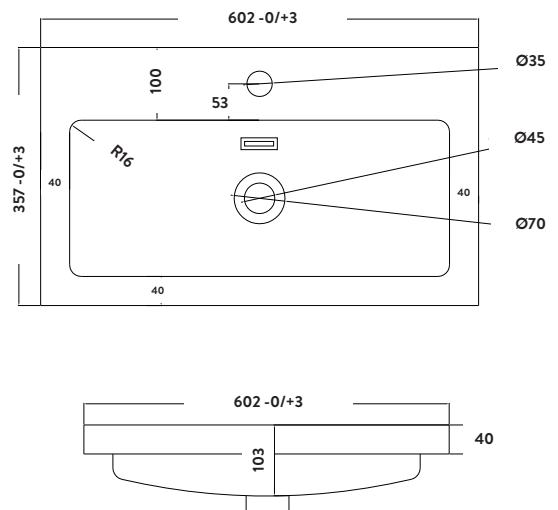

Product Measurements

Product Weight:	10kg
Product Width:	357mm
Product Height:	40mm
Product Depth:	103mm
Product Length:	602mm

Product Transportation

Barcode:	5060500641979
Country of Origin:	China
Comodity Code:	3922100000

Primary Packed Measurements

Packaged Weight:	11.5kg
Packaged Length:	630mm
Packaged Width:	160mm
Packaged Height:	410mm

Packaging Weight

Card:	0.69kg
Paper:	N/A
Wood:	N/A
Plastic:	N/A

General Information

Construction Material:	Polymarble
Installation Type:	Furniture Mounted
Colour / Finish:	White

Basin Attributes

Basin Type:	Furniture Mounted
Number of Tap Holes:	1
Compatible Tap Codes:	All Mono Mixers
Overflow:	Yes
Recommended Waste Type:	Slotted
Inner Bowl Width:	520mm
Inner Bowl Length:	220mm
Inner Bowl Depth:	103mm
Compatible Waste Part Code:	WASTE94 / WASTE88 WASTE92 / WASTE93 WASTE100 / BLACK094 BLACK098

Compliance DOP

HBDOC096 / HBDOC097

Dimensions

(measurements in mm)

LIFETIME GUARANTEE

We are confident in our products and we want our customer to be, we proudly give a lifetime guarantee on our taps and showers, further details can be found on our website