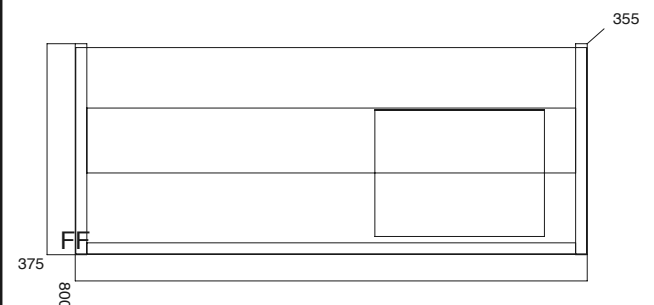

Scudo is the trading name of Harrison Bathrooms Ltd. Whilst we endeavour to ensure that the product information is accurate we accept no liability for any information given. All images are for illustration purposes only. Product images and specification are subject to change. Measurement are in millimetres and are nominal.

Product Measurements

Product Weight:	20kg
Product Width:	800mm
Product Height:	375mm
Product Depth:	355mm
Product Length:	N/A

Product Transportation

Barcode:	5060500647810
Country of Origin:	UK
Comodity Code:	9403609000

Primary Packed Measurements

Packaged Weight:	22kg
Packaged Length:	455mm
Packaged Width:	900mm
Packaged Height:	430mm

Packaging Weight

Card:	1.55kg
Paper:	N/A
Wood:	N/A
Plastic:	N/A

General Information

Construction Material:	Vinyl Wrapped MDF
Installation Type:	Wall Mounted
Colour / Finish:	Gloss White

Furniture Attributes

Supplied Fully Assembled:	Yes
Number of Drawer:	1
Number of Doors:	0
Soft Close Doors/Drawer:	Yes
Moisture Resistant:	Yes
Internal Shelves:	0
Door Opening Width:	N/A
Draw Opening Distance:	255mm
Advised Concealed Cistern:	N/A
False Draws:	N/A
Number of False Draws:	N/A
Reversible Doors:	N/A
Hinge Location:	N/A
Compatible Furniture Code:	MURO-WCUNIT-GWTE
Compatible Basin Code:	MURO-800WHBASIN

Handles

Handle Styles:	Top Plate
Handle Finish:	Chrome
Handle Material:	Steel
Number of Handles:	1

Compliance DOP

N/A

Dimensions

(measurements in mm)

LIFETIME GUARANTEE

We are confident in our products and we want our customer to be, we proudly give a lifetime guarantee on our taps and showers, further details can be found on our website