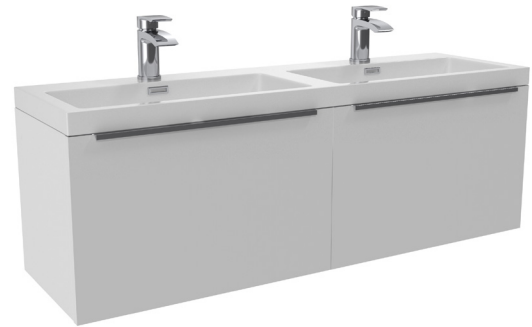

PRODUCT DATA SHEET

Muro 1200 Double Basin

Product Code: MURO-1200WHBASIN

SCUDO
BEAUTIFUL BATHROOMS

0330 124 7290

sales@scudo.co.uk - www.scudo.co.uk

Scudo is the trading name of Harrison Bathrooms Ltd. Whilst we endeavour to ensure that the product information is accurate we accept no liability for any information given. All images are for illustration purposes only. Product images and specification are subject to change. Measurement are in millimetres and are nominal.

Product Measurements

Product Weight:	11.5kg
Product Width:	1200mm
Product Height:	40mm
Product Depth:	103mm
Product Length:	802mm

Product Transportation

Barcode:	5060500641932
Country of Origin:	China
Comodity Code:	3922100000

Primary Packed Measurements

Packaged Weight:	12kg
Packaged Length:	1220mm
Packaged Width:	120mm
Packaged Height:	370mm

Packaging Weight

Card:	1.1kg
Paper:	N/A
Wood:	N/A
Plastic:	N/A

General Information

Construction Material:	Polymarble
Installation Type:	Furniture Mounted
Colour / Finish:	White

Basin Attributes

Basin Type:	Furniture Mounted
Number of Tap Holes:	2 x 1
Compatible Tap Codes:	All Mono Mixers
Overflow:	Yes
Recommended Waste Type:	Slotted
Inner Bowl Width:	520mm x2
Inner Bowl Length:	215mm x2
Inner Bowl Depth:	100mm x2
Compatible Waste Part Code:	WASTE94 / WASTE88 WASTE92 / WASTE93 WASTE100 / BLACK094 BLACK098

Compliance DOP

HBDOC030 / HBDOC031

Dimensions

(measurements in mm)

LIFETIME GUARANTEE

We are confident in our products and we want our customer to be, we proudly give a lifetime guarantee on our taps and showers, further details can be found on our website