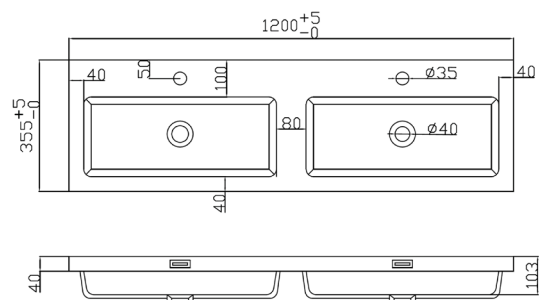

### Product Measurements

Product Weight:	11.5kg
Product Width:	1200mm
Product Height:	40mm
Product Depth:	103mm
Product Length:	802mm

### Primary Packed Measurements

Packaged Weight:	12kg
Packaged Length:	1220mm
Packaged Width:	120mm
Packaged Height:	370mm

### Basin Attributes

Basin Type:	Furniture Mounted
Number of Tap Holes:	2 x 1
Compatible Tap Codes:	All Mono Mixers
Overflow:	Yes
Recommended Waste Type:	Slotted
Inner Bowl Width:	520mm x2
Inner Bowl Length:	215mm x2
Inner Bowl Depth:	100mm x2
Compatible Waste Part Code:	WASTE94 / WASTE88 WASTE92 / WASTE93 WASTE100 / BLACK094 BLACK098

## Dimensions

(measurements in mm)