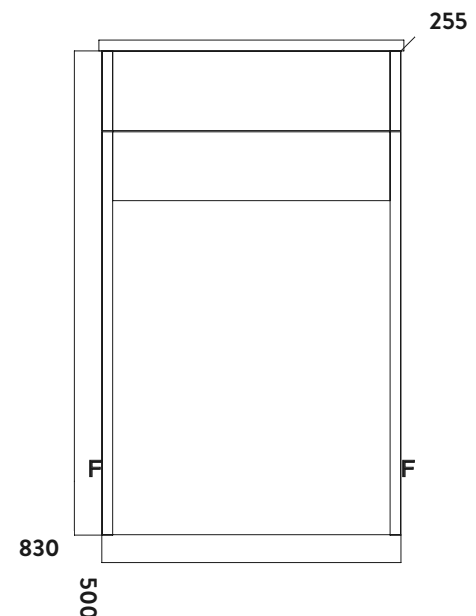

SCUDO
BEAUTIFUL BATHROOMS

0330 124 7290

sales@scudo.co.uk - www.scudo.co.uk

Scudo is the trading name of Harrison Bathrooms Ltd. Whilst we endeavour to ensure that the product information is accurate we accept no liability for any information given. All images are for illustration purposes only. Product images and specification are subject to change. Measurement are in millimetres and are nominal.

Dimensions
(measurements in mm)

LIFETIME GUARANTEE

We are confident in our products and we want our customer to be, we proudly give a lifetime guarantee on our taps and showers, further details can be found on our website