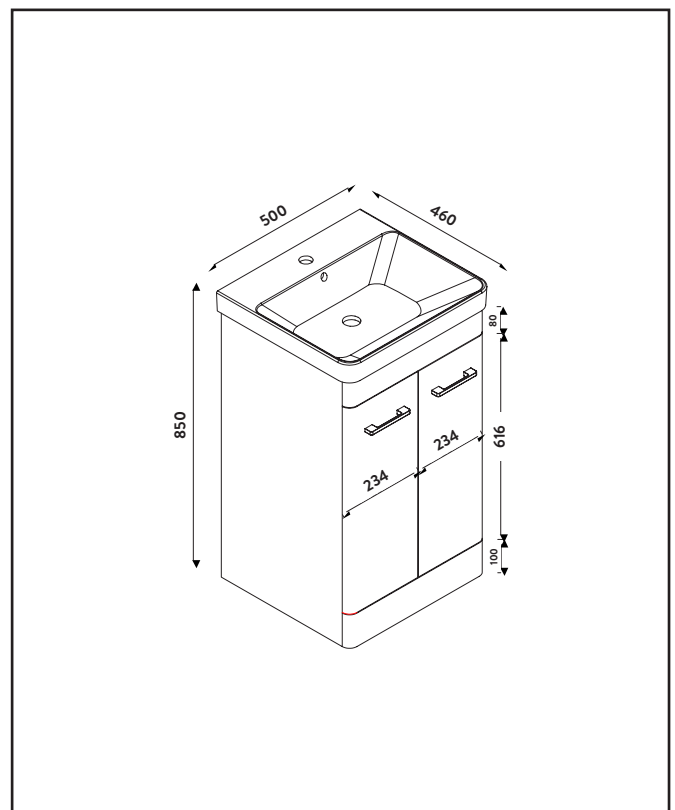

PRODUCT DATA SHEET

Rossini Floorstanding 500 Unit Pebble Grey - **CABINET ONLY**

Product Code: ROSS003

SCUDO
BEAUTIFUL BATHROOMS

0330 124 7290

sales@scudo.co.uk - www.scudo.co.uk

Scudo is the trading name of Harrison Bathrooms Ltd. Whilst we endeavour to ensure that the product information is accurate we accept no liability for any information given. All images are for illustration purposes only. Product images and specification are subject to change. Measurement are in millimetres and are nominal.

Product Measurements	
Product Weight:	23.4kg
Product Width:	474mm / 500 inc basin
Product Height:	800mm
Product Depth:	443mm
Product Length:	N/A
Product Transportation	
Barcode:	5060500648152
Country of Origin:	Turkey
Comodity Code:	9403609000
Primary Packed Measurements	
Packaged Weight:	24.9kg
Packaged Length:	520mm
Packaged Width:	495mm
Packaged Height:	850mm
Packaging Weight	
Card:	1.3kg
Paper:	N/A
Wood:	N/A
Plastic:	N/A
General Information	
Construction Material:	Painted MDF
Installation Type:	Wall Mounted
Colour / Finish:	Pebble Grey
Furniture Attributes	
Supplied Fully Assembled:	Yes
Number of Drawer:	N/A
Number of Doors:	2
Soft Close Doors/Drawer:	Yes
Moisture Resistant:	Yes
Internal Shelves:	Yes
Door Opening Width:	468mm
Draw Opening Distance:	N/A
Advised Concealed Cistern:	N/A
False Draws:	N/A
Number of False Draws:	N/A
Reversible Doors:	N/A
Hinge Location:	BOTH
Compatible Furniture Code:	ROSS007 / ROSS008 / ROSS009
Compatible Basin Code:	DEEP500
Handles	
Handle Styles:	Horizontal Bars
Handle Finish:	Chrome
Handle Material:	Steel
Number of Handles:	2
Compliance DOP	
N/A	