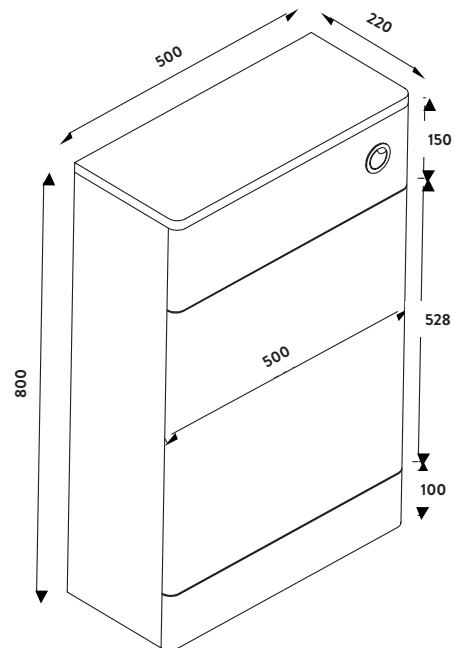

Scudo is the trading name of Harrison Bathrooms Ltd. Whilst we endeavour to ensure that the product information is accurate we accept no liability for any information given. All images are for illustration purposes only. Product images and specification are subject to change. Measurement are in millimetres and are nominal.

Product Measurements

Product Weight:	15.1kg
Product Width:	500mm
Product Height:	800mm
Product Depth:	220mm
Product Length:	N/A

Product Transportation

Barcode:	5060500648190
Country of Origin:	Turkey
Comodity Code:	9403609000

Primary Packed Measurements

Packaged Weight:	16.6kg
Packaged Length:	500mm
Packaged Width:	220mm
Packaged Height:	800mm

Packaging Weight

Card:	1.4kg
Paper:	N/A
Wood:	N/A
Plastic:	0.075kg

General Information

Construction Material:	Painted MDF
Installation Type:	Wall Mounted
Colour / Finish:	Gloss White

Furniture Attributes

Supplied Fully Assembled:	Yes
Number of Drawer:	N/A
Number of Doors:	N/A
Soft Close Doors/Drawer:	N/A
Moisture Resistant:	Yes
Internal Shelves:	N/A
Door Opening Width:	N/A
Draw Opening Distance:	N/A
Advised Concealed Cistern:	N/A
False Draws:	N/A
Number of False Draws:	N/A
Reversible Doors:	N/A
Hinge Location:	N/A
Compatible Furniture Code:	Rossini Range
Compatible Basin Code:	DEEP600

Handles

Handle Styles:	N/A
Handle Finish:	N/A
Handle Material:	N/A
Number of Handles:	N/A

Compliance DOP

N/A

Dimensions
(measurements in mm)

LIFETIME GUARANTEE

We are confident in our products and we want our customer to be, we proudly give a lifetime guarantee on our taps and showers, further details can be found on our website