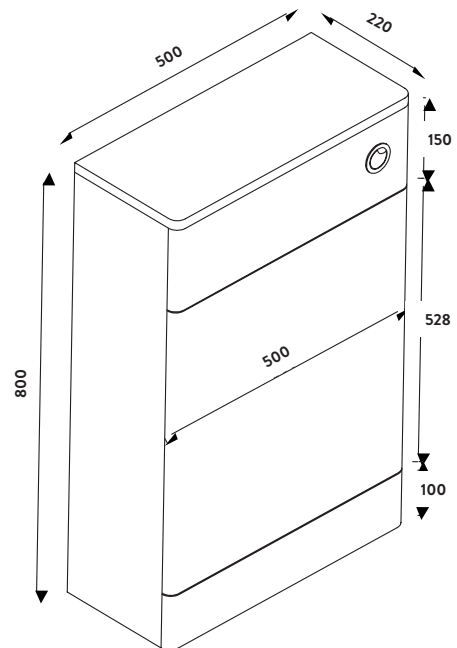

SCUDO
BEAUTIFUL BATHROOMS

0330 124 7290

sales@scudo.co.uk - www.scudo.co.uk

Scudo is the trading name of Harrison Bathrooms Ltd. Whilst we endeavour to ensure that the product information is accurate we accept no liability for any information given. All images are for illustration purposes only. Product images and specification are subject to change. Measurement are in millimetres and are nominal.

Dimensions
(measurements in mm)

LIFETIME GUARANTEE

We are confident in our products and we want our customer to be, we proudly give a lifetime guarantee on our taps and showers, further details can be found on our website