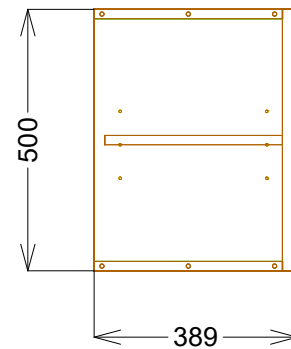

Product Name	ALFIE-200-BLACK
Product Description	Alfie 200mm Open Unit Matt Black
<b>Product Transportation</b>	
Barcode	5060964932873
Country of origin	UK
Commodity code	6810999000
<b>Product Measurements</b>	
Product Weight (KG)	7.5
Product Width (mm)	200
Product Height (mm)	500
Product Depth (mm)	389
Product Length (mm)	0
<b>Primary Packed Measurements</b>	
Packaged Weight	8.25
Packed Length	220
Packed Width	420
Packed Height	520
<b>Packaging Weights</b>	
Card (kg)	0.75
Paper (kg)	0
Wood (kg)	0
Plastic (kg)	0.02
Compliance DOP	N/a

**Dimensions**  
(measurements in mm)