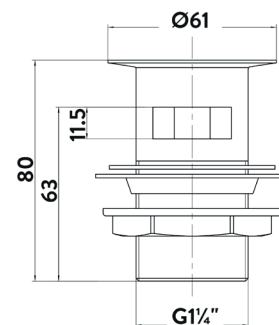

|                             |                          |
|-----------------------------|--------------------------|
| Product Name                | BLACK098                 |
| Product Description         | Clicker Waste Matt Black |
| Product Transportation      |                          |
| Barcode                     | 5060766122755            |
| Country of origin           | CH                       |
| Commodity code              | 8481801190               |
| Product Measurements        |                          |
| Product Weight (KG)         | 1                        |
| Product Width (mm)          | 0                        |
| Product Height (mm)         | 0                        |
| Product Depth (mm)          | 0                        |
| Product Length (mm)         | 0                        |
| Primary Packed Measurements |                          |
| Packaged Weight             | 1                        |
| Packed Length               | 0                        |
| Packed Width                | 0                        |
| Packed Height               | 0                        |
| Packaging Weights           |                          |
| Card (kg)                   | 0.035                    |
| Paper (kg)                  | 2                        |
| Wood (kg)                   | n/a                      |
| Plastic (kg)                | 0.004                    |
| Compliance DOP              | N/a                      |

**Dimensions**  
(measurements in mm)