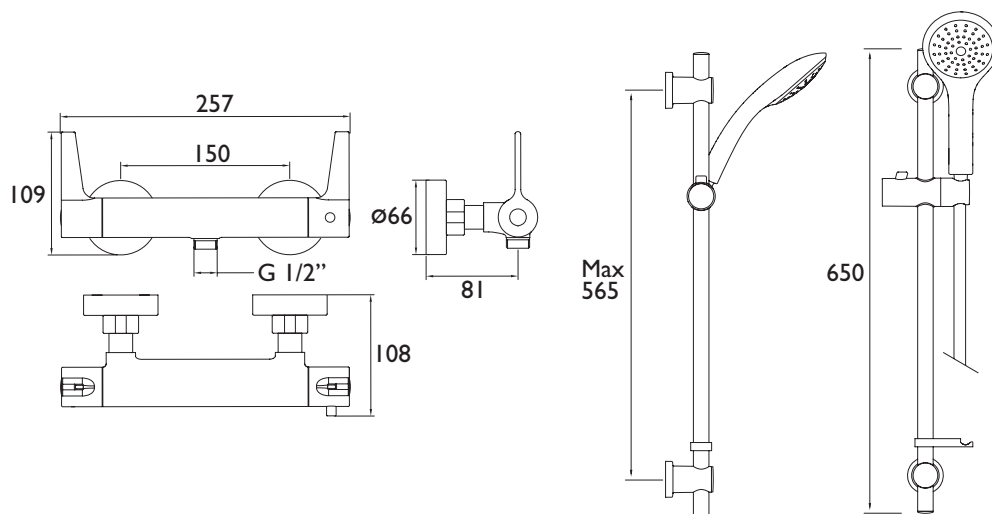

DUL2 SHXARFF C

DU LEVER Shower Range

Design Utility Lever bar mixer with adjustable riser kit and fast fit wall fixings

Features:

- 15mm inlet connections
- Thermostatic cartridge with preset temperature stop at 38°C, can be over-riden to a maximum of 46°C
- Supplied with easy to use lever handles
- Dual control - flow and temperature are controlled separately
- Supplied with a wall mount 12 fixing kit for easier retro installation

Product Certifications:

WRAS Cert. Number: 1409056
WRAS Expiry Date: 30/09/2019

For more products, visit our website:
<http://www.bristan.com>

Specification

Style:	Contemporary
Finish/Colour:	Chrome Plated
Main Construction Material:	Brass
No of Controls:	2
Shower Type:	Exposed Valve
Shower Head Type:	Adjustable
Valve/Cartridge Type:	Thermostatic
Maximum Hot Water Supply Temperature °C:	65
Maximum Static Pressure: (bar)	10
Plumbing System Suitability:	All - Ideally Balanced
Working Pressure Range:	Min: 0.2 bar, Max: 5 bar
Connection Inlet:	15mm compression
Connection Outlet:	N/A
Check Valve Included:	No

Dimensions (measurements in mm)

Flow Rates (l/min)

System Pressure (bar)	0.2	0.5	1	2	3	5
Through Handset (mixed)	5.7	10.1	14.6	20.6	25.3	29.8

TECHNICAL
DATA
SHEET

BRISTAN
TAPS & SHOWERS

D3