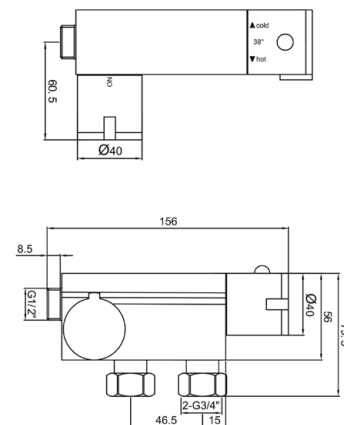

## Thermostatic Vertical Valve for Douche

Product Code: DOUCHE003

Product Name	DOUCHE003
Product Description	Thermostatic Vertical Valve for Douche
<b>Product Transportation</b>	
Barcode	5060500640231
Country of origin	CH
Commodity code	8481804090
<b>Product Measurements</b>	
Product Weight (KG)	1.31
Product Width (mm)	80.5
Product Height (mm)	40
Product Depth (mm)	79.5
Product Length (mm)	156
<b>Primary Packed Measurements</b>	
Packaged Weight	1.36
Packed Length	17.5
Packed Width	9
Packed Height	8
<b>Packaging Weights</b>	
Card (kg)	0.26
Paper (kg)	0
Wood (kg)	0
Plastic (kg)	0
Compliance DOP	HBD0C007 , HBD0C008

<b>General Information</b>	
Construction Material	Brass
Installation type	Wall Mounted
Colour / Finish	Chrome
<b>Tap / Shower Attributes</b>	
WRAS Approved	No
TMV Approved	No
Minimum Operating Pressure (bar)	0.5
Maximum Operating Pressure (bar)	5
Flexible Tails Included	No
Number of tap holes required	0
Handle Type	Knob
Swivel Spout	N/a
Inlet Connection	3/4 BSP
Outlet Connection	1/2 BSP
Tap Hole Diameter (mm)	N/a
Tap Type description	Thermostatic Mixer
Includes Waste	No
Valve / Cartridge Type	Thermostatic
Cartridge Spare code	0
<b>Flow Rates</b>	
0.2bar (l/min)	0
0.5bar (l/min)	0
1bar (l/min)	0
2bar (l/min)	0
3bar (l/min)	0

### Dimensions (measurements in mm)