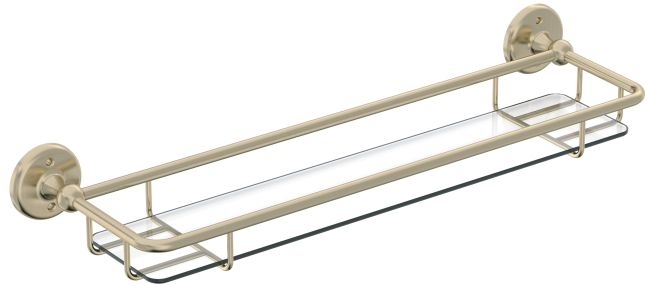

ROPER RHODES®

Technical Data Sheet

Avening Glass Gallery Shelf

4912.02 (Chrome) 4912.04 (Brass)

Dimensions

Diagrams not to scale. All dimensions in mm (tolerance of +/-5mm)

FAQs

What are the fixing point centres? 35mm

What are the materials used? Brass (Chrome plated or PVD)

Has the product been weight tested? The product has been weight tested to 10kg

Is the shelf made from safety glass? Yes