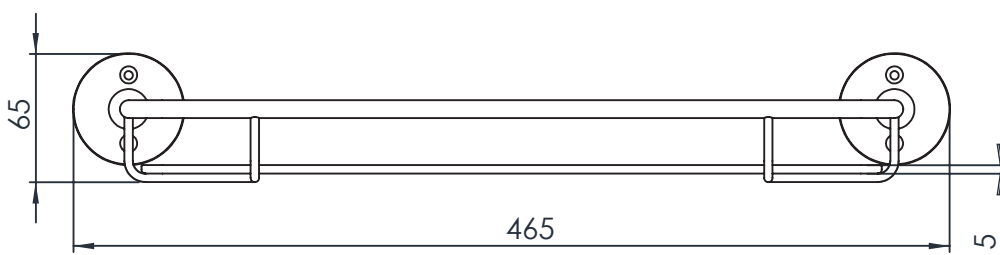

ROPER RHODES®

Technical Data Sheet

Avening Glass Gallery Shelf

4912.02 (Chrome) 4912.04 (Brass)

Dimensions

Diagrams not to scale. All dimensions in mm (tolerance of +/-5mm)

FAQs

What are the fixing point centres? 35mm

What are the materials used? Brass (Chrome plated or PVD)

Has the product been weight tested? The product has been weight tested to 10kg

Is the shelf made from safety glass? Yes