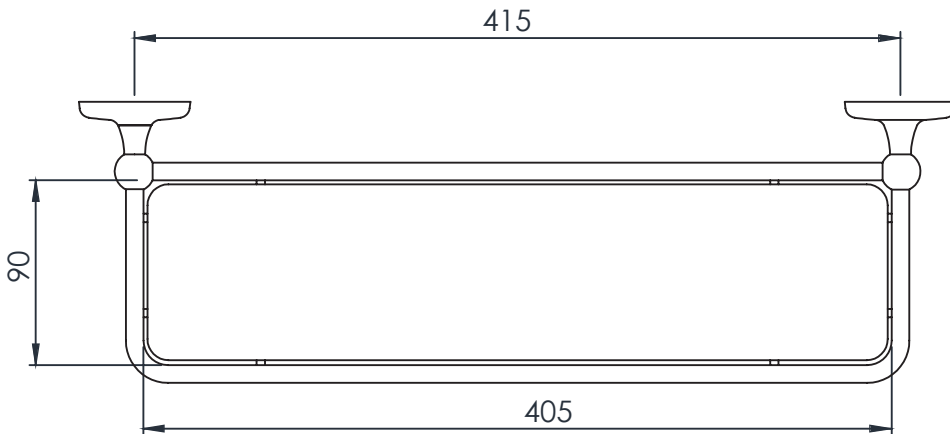

ROPER RHODES®

Technical Data Sheet

Avening Glass Gallery Shelf

4912.02 (Chrome) 4912.04 (Brass)

Dimensions

Diagrams not to scale. All dimensions in mm (tolerance of +/-5mm)

FAQs

What are the fixing point centres? 35mm

What are the materials used? Brass (Chrome plated or PVD)

Has the product been weight tested? The product has been weight tested to 10kg

Is the shelf made from safety glass? Yes