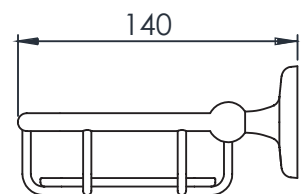

ROPER RHODES®

Technical Data Sheet

Avening Glass Gallery Shelf

4912.02 (Chrome) 4912.04 (Brass)

Dimensions

Diagrams not to scale. All dimensions in mm (tolerance of +/-5mm)

FAQs

What are the fixing point centres? 35mm