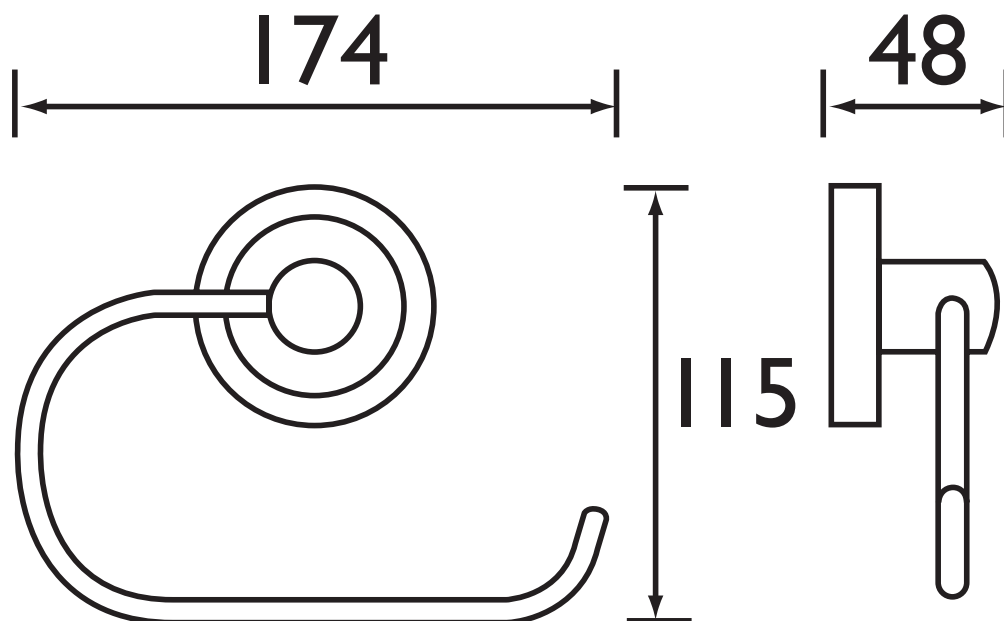

### Specification

Main Construction Material:	Brass
Contemporary or Traditional:	Contemporary

#### Features:

- Height 115mm
- Width 174mm
- Depth 48mm
- Solid Brass

### Dimensions (measurements in mm)

For more products, visit our website:  
<http://www.bristan.com>

**TECHNICAL  
DATA  
SHEET**

**BRISTAN**  
TAPS & SHOWERS D2