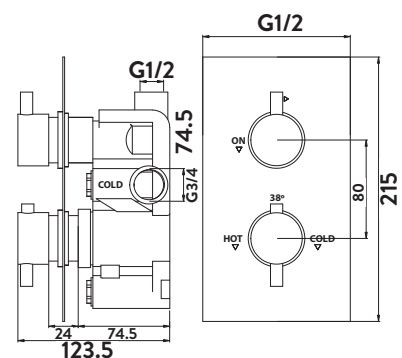

Product Measurements

Product Weight:	2.224kg
Product Width:	120mm
Product Height:	215mm
Product Depth:	123.5mm
Product Length:	640mm

Product Transportation

Barcode:	5060500640149
Country of Origin:	China
Comodity Code:	8481804090

Primary Packed Measurements

Packaged Weight:	2.414kg
Packaged Length:	270mm
Packaged Width:	120mm
Packaged Height:	145mm

Packaging Weight

Card:	0.05kg
Plastic:	0.006kg

General Information

Construction Material:	Brass / Stainless Steel
Installation Type:	In Wall
Colour / Finish:	Brass / Chrome

Flow Rates

0.2bar (l/min)	6.5
0.5bar (l/min)	9.7
1bar (l/min)	14
2bar (l/min)	20.5
3bar (l/min)	27

Compliance DOP

HBDOC042 / HBDOC043

Spares

Diverter: T47052-08 Thermostatic Cartridge: H102V

Tap Attributes

Tap Type Description:	In Wall Thermostatic Mixer
Includes Waste:	N/A
Valve / Cartridge Type:	Thermo & 1/4 Turn Cartridge

For Part G Building regulations, compliance see flow regulator section of spec binder.

Dimensions (measurements in mm)

LIFETIME GUARANTEE

We are confident in our products and we want our customer to be, we proudly give a lifetime guarantee on our taps and showers, further details can be found on our website