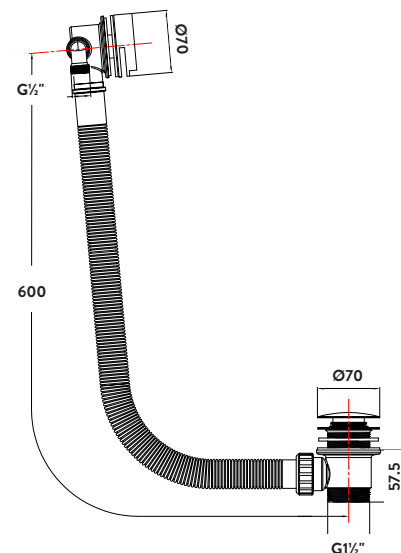

Product Measurements

Product Weight:	1.732kg
Product Width:	N/A
Product Height:	62mm
Product Depth:	N/A
Product Length:	669mm

Product Transportation

Barcode:	5060713729167
Country of Origin:	China
Comodity Code:	8481804090

Primary Packed Measurements

Packaged Weight:	1.91kg
Packaged Length:	325mm
Packaged Width:	200mm
Packaged Height:	100mm

Packaging Weight

Card:	0.18kg
Paper:	N/A
Wood:	N/A
Plastic:	0.006kg

General Information

Construction Material:	Brass, Stainless Steel, Plastic
Installation Type:	Bath Fixed
Colour / Finish:	Black

Waste Attributes

Type:	Bath Filler & Overflow
Slotted or Unslotted:	Slotted
Connection:	Threaded Nut
Function:	Clicker
Length of Overflow Hose:	600mm

Trap Attributes

Inner Pipe Length:	0
Outer Pipe Length:	0
Connection Type:	0

Compliance DOP

HBDOC034 / HBDOC035

Dimensions
(measurements in mm)

LIFETIME GUARANTEE

We are confident in our products and we want our customer to be, we proudly give a lifetime guarantee on our taps and showers, further details can be found on our website