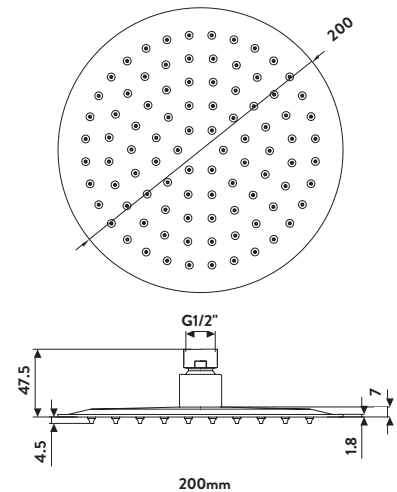

PRODUCT DATA SHEET

Black Round Shower Head

Product Code: BLACK013ORB

SCUDO
BEAUTIFUL BATHROOMS

0330 124 7290

sales@scudo.co.uk - www.scudo.co.uk

Scudo is the trading name of Harrison Bathrooms Ltd. Whilst we endeavour to ensure that the product information is accurate we accept no liability for any information given. All images are for illustration purposes only. Product images and specification are subject to change. Measurement are in millimetres and are nominal.

Product Name	BLACK013ORB
Product Description	Round Matte Black Shower Head 200mm
Product Transportation	
Barcode	5060713722717
Country of origin	CH
Commodity code	7324900000
Product Measurements	
Product Weight (KG)	0.395
Product Width (mm)	200
Product Height (mm)	47.5
Product Depth (mm)	0
Product Length (mm)	200
Primary Packed Measurements	
Packaged Weight	0.445
Packed Length	21
Packed Width	20.5
Packed Height	5.8
Packaging Weights	
Card (kg)	0.25
Paper (kg)	n/a
Wood (kg)	n/a
Plastic (kg)	0.01
Compliance DOP	N/a

General Information	
Construction Material	Stainless Steel
Installation type	Arm mounted
Colour / Finish	Black
Tap / Shower Attributes	
WRAS Approved	No
TMV Approved	No
Minimum Operating Pressure (bar)	0
Maximum Operating Pressure (bar)	5
Flexible Tails Included	0
Number of tap holes required	0
Handle Type	0
Swivel Spout	0
Inlet Connection	0
Outlet Connection	0
Tap Hole Diameter (mm)	0
Tap Type description	0
Includes Waste	0
Valve / Cartridge Type	0
Cartridge Spare code	0
Flow Rates	
0.2bar (l/min)	0
0.5bar (l/min)	0
1bar (l/min)	0
2bar (l/min)	0
3bar (l/min)	0