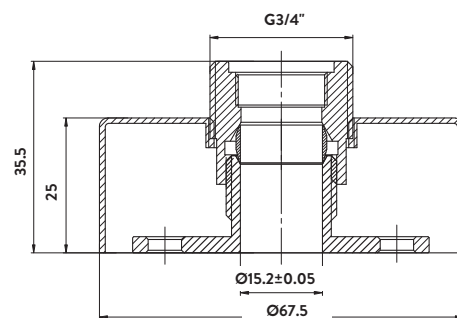

PRODUCT DATA SHEET

Easy Fix Kit with Shrouds

Product Code: EASYKIT002

SCUDO
BEAUTIFUL BATHROOMS

0330 124 7290

sales@scudo.co.uk - www.scudo.co.uk

Scudo is the trading name of Harrison Bathrooms Ltd. Whilst we endeavour to ensure that the product information is accurate we accept no liability for any information given. All images are for illustration purposes only. Product images and specification are subject to change. Measurement are in millimetres and are nominal.

Product Name	EASYKIT002
Product Description	Premium Fast Fix with Shrouds
Product Transportation	
Barcode	5060500646370
Contry of origin	CH
Comodity code	7412200000
Product Measurements	
Product Weight (KG)	0.272
Product Width (mm)	67.5
Product Height (mm)	35.5
Product Depth (mm)	25
Product Length (mm)	G3/4
Primary Packed Measurements	
Packaged Weight	0.282
Packed Length	7
Packed Width	7
Packed Height	7
Packaging Weights	
Card (kg)	0.013
Paper (kg)	0
Wood (kg)	0
Plastic (kg)	0.02
Compliance DOP	0

General Information	
Construction Material	Brass, Stainless Steel
Installation type	Wall Mounted
Colour / Finish	Chrome / Brass
Tap / Shower Attributes	
WRAS Approved	No
TMV Approved	N/a
Minimum Operating Pressure (bar)	0.2
Maximum Operating Pressure (bar)	5
Flexible Tails Included	No
Number of tap holes required	N/a
Handle Type	N/a
Swivel Spout	N/a
Inlet Connection	1/2 BSP
Outlet Connection	3/4 BSP
Tap Hole Diameter (mm)	N/a
Tap Type description	N/a
Includes Waste	No
Valve / Cartridge Type	N/a
Cartridge Spare code	N/a
Flow Rates	
0.2bar (l/min)	N/a
0.5bar (l/min)	N/a
1bar (l/min)	N/a
2bar (l/min)	N/a
3bar (l/min)	N/a