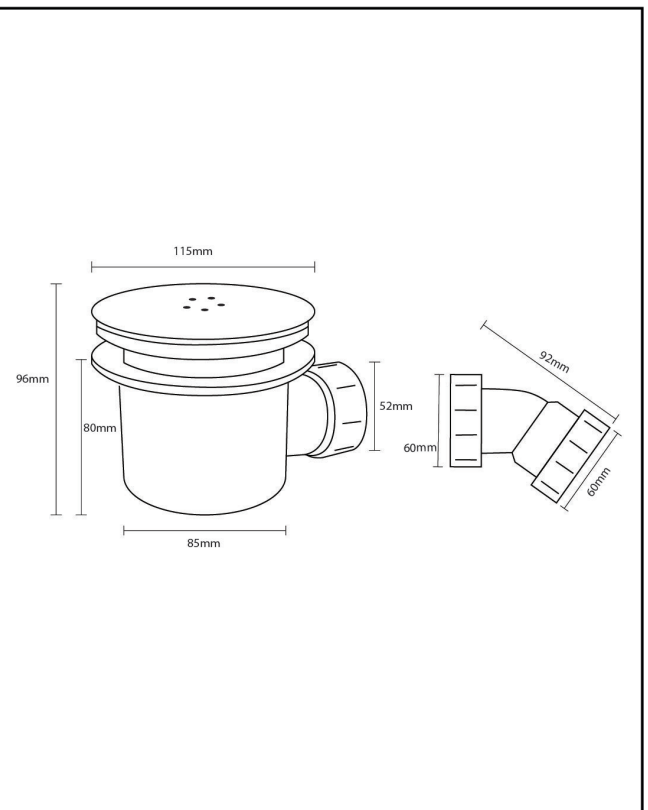

## Chrome 90mm Fast Flow Waste

Product Code: S0044

**SCUDO**  
BEAUTIFUL BATHROOMS

0330 124 7290

sales@scudo.co.uk - www.scudo.co.uk

Scudo is the trading name of Harrison Bathrooms Ltd. Whilst we endeavour to ensure that the product information is accurate we accept no liability for any information given. All images are for illustration purposes only. Product images and specification are subject to change. Measurements are in millimetres and are nominal.

Product Name	S0044
Product Description	Chrome 90mm Fast Flow Waste
<b>Product Transportation</b>	
Barcode	5060500648640
Country of origin	CH
Commodity code	8481801190
<b>Product Measurements</b>	
Product Weight (KG)	0.323
Product Width (mm)	155
Product Height (mm)	96
<b>Primary Packed Measurements</b>	
Packaged Weight	11
Packed Length	1300
Packed Width	210
Packed Height	375

<b>General Information</b>	
Construction Material	ABS
Installation type	Shower Tray Waste
Colour / Finish	White
<b>Waste Attributes</b>	
Type	Shower Waste
Slotted or Unslotted	Un-Slotted
Connection	Top Fix Threaded Nut
Function	Free Flowing
Length of Overflow Hose (mm)	N/a
<b>Trap Attributes</b>	
Inner Pipe Length (mm)	N/a
Outer Pipe Length (mm)	N/a
Connection type	N/a

**Dimensions**  
(Measurements in mm)