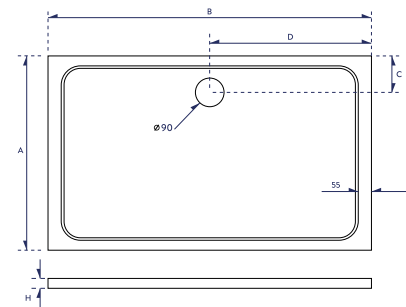

## 1200X700mm Rectangle 30mm Shower Tray White

Product Code: 1200-700-REC-WTE

**SCUDO**  
BEAUTIFUL BATHROOMS

0330 124 7290

sales@scudo.co.uk - www.scudo.co.uk

Scudo is the trading name of Harrison Bathrooms Ltd. Whilst we endeavour to ensure that the product information is accurate we accept no liability for any information given. All images are for illustration purposes only. Product images and specification are subject to change. Measurement are in millimetres and are nominal.

Product Name	1200-700-REC-WTE
Product Description	1200X700mm Rectangle 30mm Shower Tray White
Product Transportation	
Barcode	5060964937014
Commodity code	3922100000
Product Measurements	
Product Weight (KG)	35
Product Width (mm)	1200
Product Height (mm)	30
Product Depth (mm)	700
Primary Packed Measurements	
Packaged Weight	36
Packed Length	740
Packed Width	1240
Packed Height	60

General Information	
Construction Material	Resin Fill, Gel Coat
Installation type	Floor or Leg set mounted
Colour / Finish	White Gel Coat
Shower Tray Attributes	
Radius	N/a
Slip Resistant	No
Waste Included	No
Profile Type	Low Profile
Depth (mm)	30
Handed	N/a
Compatible Leg Set	TRAY-FITTING-KITB
Shape	Rectangle
Waste Size (Ø)	90mm

## Dimensions (Measurements in mm)