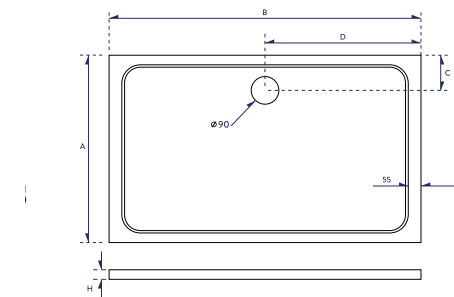

PRODUCT DATA SHEET

1400x800mm Rectangle 30mm Shower Tray White

Product Code: 1400-800-REC-WTE

SCUDO
BEAUTIFUL BATHROOMS

0330 124 7290

sales@scudo.co.uk - www.scudo.co.uk

Scudo is the trading name of Harrison Bathrooms Ltd. Whilst we endeavour to ensure that the product information is accurate we accept no liability for any information given. All images are for illustration purposes only. Product images and specification are subject to change. Measurement are in millimetres and are nominal.

Product Name	1400-800-REC-WTE
Product Description	1400X800mm Rectangle 30mm Shower Tray White
Product Transportation	
Barcode	5060964937052
Commodity code	3922100000
Product Measurements	
Product Weight (KG)	46
Product Width (mm)	1400
Product Height (mm)	30
Product Depth (mm)	800
Primary Packed Measurements	
Packaged Weight	47
Packed Length	840
Packed Width	1440
Packed Height	60

General Information	
Construction Material	Resin Fill, Gel Coat
Installation type	Floor or Leg set mounted
Colour / Finish	White Gel Coat
Shower Tray Attributes	
Radius	N/a
Slip Resistant	No
Waste Included	No
Profile Type	Low Profile
Depth (mm)	30
Handed	N/a
Compatible Leg Set	TRAY-FITTING-KITB
Shape	Rectangle
Waste Size (Ø)	90mm

Code	Product Specification (mm)	A (mm)	B (mm)	C (mm)	D (mm)	H (mm)	Packaging Specification (mm)	Net Weight (kg)	Gross Weight (kg)
1400-800-REC-WTE	800*1400*30	800	1400	160	700	30	840*1440*60	46	47

LIFETIME GUARANTEE