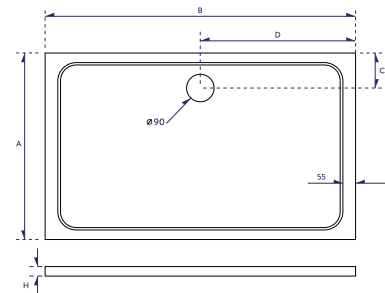

## 1400x900mm Rectangle 30mm Shower Tray White

Product Code: 1400-900-REC-WTE

**SCUDO**  
BEAUTIFUL BATHROOMS

0330 124 7290

sales@scudo.co.uk - www.scudo.co.uk

Scudo is the trading name of Harrison Bathrooms Ltd. Whilst we endeavour to ensure that the product information is accurate we accept no liability for any information given. All images are for illustration purposes only. Product images and specification are subject to change. Measurement are in millimetres and are nominal.

Product Name	1400-900-REC-WTE
Product Description	1400X900mm Rectangle 30mm Shower Tray White
Product Transportation	
Barcode	5060964937069
Commodity code	3922100000
Product Measurements	
Product Weight (KG)	51
Product Width (mm)	1400
Product Height (mm)	30
Product Depth (mm)	900
Primary Packed Measurements	
Packaged Weight	52
Packed Length	940
Packed Width	1440
Packed Height	60

General Information	
Construction Material	Resin Fill, Gel Coat
Installation type	Floor or Leg set mounted
Colour / Finish	White Gel Coat
Shower Tray Attributes	
Radius	N/a
Slip Resistant	No
Waste Included	No
Profile Type	Low Profile
Depth (mm)	30
Handed	N/a
Compatible Leg Set	TRAY-FITTING-KITA
Shape	Rectangle
Waste Size (Ø)	90mm

## Dimensions (Measurements in mm)