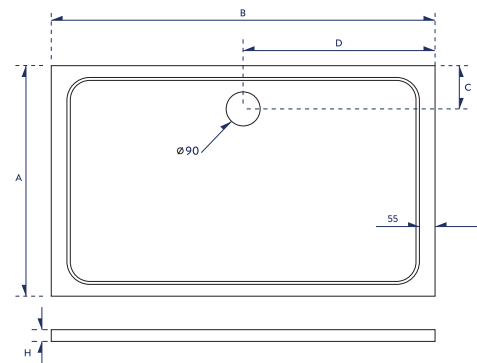

PRODUCT DATA SHEET

1600X900mm Rectangle 30mm Shower Tray White

Product Code: 1600-900-REC-WTE

SCUDO
BEAUTIFUL BATHROOMS

0330 124 7290

sales@scudo.co.uk - www.scudo.co.uk

Scudo is the trading name of Harrison Bathrooms Ltd. Whilst we endeavour to ensure that the product information is accurate we accept no liability for any information given. All images are for illustration purposes only. Product images and specification are subject to change. Measurement are in millimetres and are nominal.

| | |
|-----------------------------|--|
| Product Name | 1600-900-REC-WTE |
| Product Description | 1600X900mm Rectangle 30mm Shower Tray White |
| Product Transportation | |
| Barcode | 5060964937274 |
| Commodity code | 3922100000 |
| Product Measurements | |
| Product Weight (KG) | 58 |
| Product Width (mm) | 1600 |
| Product Height (mm) | 30 |
| Product Depth (mm) | 800 |
| Primary Packed Measurements | |
| Packaged Weight | 59 |
| Packed Length | 940 |
| Packed Width | 1640 |
| Packed Height | 60 |

| | |
|------------------------|--------------------------|
| General Information | |
| Construction Material | Resin Fill, Gel Coat |
| Installation type | Floor or Leg set mounted |
| Colour / Finish | White Gel Coat |
| Shower Tray Attributes | |
| Radius | N/a |
| Slip Resistant | No |
| Waste Included | No |
| Profile Type | Low Profile |
| Depth (mm) | 30 |
| Handed | N/a |
| Compatible Leg Set | TRAY-FITTING-KITB |
| Shape | Rectangle |
| Waste Size (Ø) | 90mm |

| Code | Product Specification (mm) | A (mm) | B (mm) | C (mm) | D (mm) | H (mm) | Packaging Specification (mm) | Net Weight (kg) | Gross Weight (kg) |
|------------------|----------------------------|--------|--------|--------|--------|--------|------------------------------|-----------------|-------------------|
| 1600-900-REC-WTE | 900*1600*30 | 900 | 1600 | 160 | 800 | 30 | 940*1640*60 | 58 | 59 |