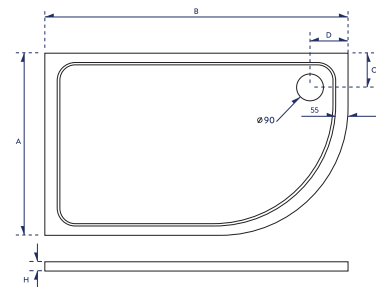

## 900x760mm Offset RH Quadrant 30mm Shower Tray White

Product Code: 900-760-OFFRH-WTE

**SCUDO**  
BEAUTIFUL BATHROOMS

0330 124 7290

sales@scudo.co.uk - www.scudo.co.uk

Scudo is the trading name of Harrison Bathrooms Ltd. Whilst we endeavour to ensure that the product information is accurate we accept no liability for any information given. All images are for illustration purposes only. Product images and specification are subject to change. Measurement are in millimetres and are nominal.

Product Name	900-760-OFFRH-WTE
Product Description	900X760mm Offset RH Quadrant 30mm Shower Tray White
Product Transportation	
Barcode	5060964937311
Commodity code	3922100000
Product Measurements	
Product Weight (KG)	27
Product Width (mm)	900
Product Height (mm)	30
Product Depth (mm)	760
Primary Packed Measurements	
Packaged Weight	28
Packed Length	800
Packed Width	940
Packed Height	60

Code	Product Specification (mm)	A (mm)	B (mm)	C (mm)	D (mm)	H (mm)	Packaging Specification (mm)	Net Weight (kg)	Gross Weight (kg)
900-760-OFFRH-WTE	760*900*30	760	900	160	160	30	800*940*60	27	28

## Dimensions (Measurements in mm)