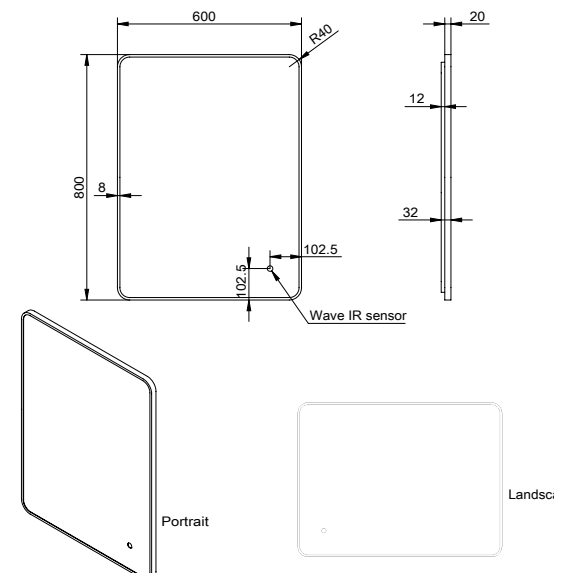

PRODUCT DATA SHEET

Soft Square LED Mirror Brushed Brass Frame 600x800

Product Code: MIRROR010

SCUDO
BEAUTIFUL BATHROOMS

0330 124 7290

sales@scudo.co.uk - www.scudo.co.uk

Scudo is the trading name of Harrison Bathrooms Ltd. Whilst we endeavour to ensure that the product information is accurate we accept no liability for any information given. All images are for illustration purposes only. Product images and specification are subject to change. Measurement are in millimetres and are nominal.

Product Name	MIRROR010
Product Description	Soft Square LED Mirror Brushed Brass Frame 600x800
Product Transportation	
Barcode	5060964936130
Country of origin	CH
Commodity code	7009920000
Product Measurements	
Product Weight (KG)	9.4
Product Width (mm)	600
Product Height (mm)	700
Product Depth (mm)	32
Product Length (mm)	0
Primary Packed Measurements	
Packaged Weight	11
Packed Length	900
Packed Width	710
Packed Height	80

General Information	
Construction Material	Aluminum / Mirror Glass / PMMA (plastic)
Installation type	Wall Mounted
Colour / Finish	Brushed Brass/Mirror

Mirror Attributes	
Bulb Watts	46.6
Bulb Type	LED
Voltage	230
Switch Type	INFRARED
Shaving Socket	NO
Demister	YES
Clock	NO
Hang Type	LANDSCAPE/PORTRAIT
Light Colour	COOL/WARM WHITE
Lumens	2678
Light Temperature	2700/6500K
Dimmable	YES
Energy Rating	F
Internal Shelves	NO
Down Light	NO
Bluetooth Speaker	NO
IP Rating	IP44