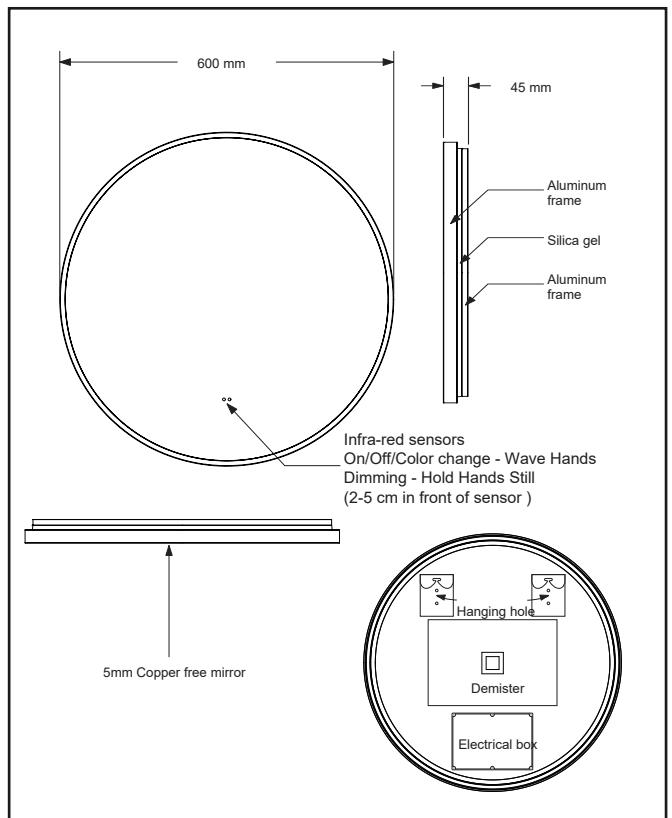

Product Measurements

Product Weight:	4.80 kg
Product Width:	600mm
Product Height:	600mm
Product Depth:	45mm
Product Length:	N/A

Product Transportation

Barcode:	5060766126876
Country of Origin:	China
Comodity Code:	

Primary Packed Measurements

Packaged Weight:	6.30 kg
Packaged Length:	700mm
Packaged Width:	700mm
Packaged Height:	90mm

Packaging Weight

Card:	1.5kg
Paper:	N/A
Wood:	N/A
Plastic:	0.25kg

General Information

Construction Material:	Glass/Steel
Installation Type:	Wall Mounted
Colour/Finish:	Mirror

Mirror Attributes

Bulb Watts:	12w
Bulb Type:	LED
Voltage:	220v
Switch Type:	Infrared Sensor
Shaving Socket:	No
Demister:	Yes
Clock:	No
Hang Type:	Vertical/Portrait
Light Colour:	Warm to Cool White
Lumens:	1900
Light Temperature:	3000k to 6400k
Dimmable:	Yes
Energy Rating:	F
Internal Shelves:	No
Down Light:	No
Bluetooth Speaker:	No
IP Rating:	IP44
Transformer Included:	0

Compliance DOP

HBD0C003 / HBD0C004

Dimensions

(measurements in mm)

LIFETIME GUARANTEE

We are confident in our products and we want our customer to be, we proudly give a lifetime guarantee on our taps and showers, further details can be found on our website