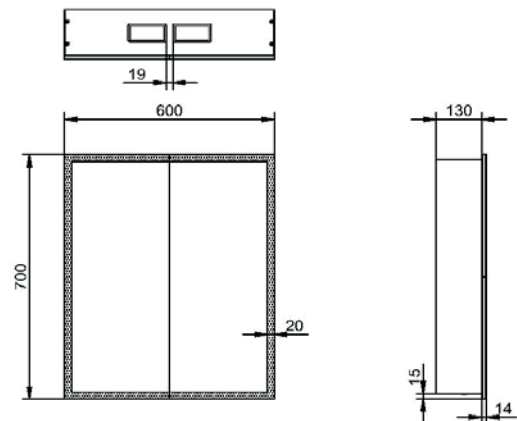

PRODUCT DATA SHEET

Blue Tooth Cabinet Single Door 500x700

Product Code: CABINET002

SCUDO
BEAUTIFUL BATHROOMS

0330 124 7290

sales@scudo.co.uk - www.scudo.co.uk

Scudo is the trading name of Harrison Bathrooms Ltd. Whilst we endeavour to ensure that the product information is accurate we accept no liability for any information given. All images are for illustration purposes only. Product images and specification are subject to change. Measurement are in millimetres and are nominal.

Product Name	CABINET002
Product Description	Blue Tooth Cabinet Double Door 600x700
Product Transportation	
Barcode	5060964936185
Country of origin	CH
Commodity code	7009920000
Product Measurements	
Product Weight (KG)	25
Product Width (mm)	600
Product Height (mm)	700
Product Depth (mm)	130
Product Length (mm)	0
Primary Packed Measurements	
Packaged Weight	27
Packed Length	840
Packed Width	680
Packed Height	230

General Information	
Construction Material	Aluminum / Mirror Glass / PMMA (plastic)
Installation type	Wall Mounted
Colour / Finish	Mirror
Mirror Attributes	
Bulb Watts	56
Bulb Type	LED
Voltage	230
Switch Type	INFRARED
Shaving Socket	NO
Demister	YES
Clock	NO
Hang Type	PORTRAIT
Light Colour	COOL/WARM WHITE
Lumens	3335
Light Temperature	2700/6500K
Dimmable	YES
Energy Rating	F
Internal Shelves	YES
Down Light	N/A
Bluetooth Speaker	YES
IP Rating	IP44