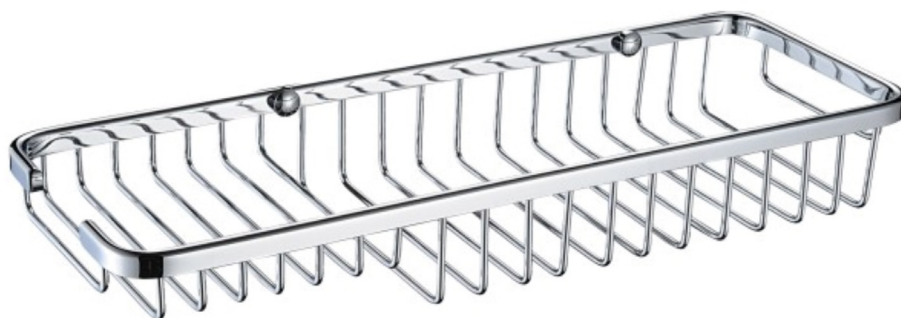

COMP BASK02 C

Accessories
Medium Wall Fixed Wire Basket

Dimensions
(measurements in
mm)

Height: 50
Width: 355
Depth: 130

Specification

Main Construction Material:	Brass
Connection Inlet:	N/A
Connection Outlet:	N/A
Contemporary or Traditional:	Contemporary
Finish Colour:	Chrome
Isolation Included:	N/A
Left or Right Handed:	Both
Rub Clean Handset:	N/A

Features:

- Solid Brass Construction
- Chrome plated to BS EN 248

Product Certifications:

For more products, visit our website:
<http://www.bristan.com>

TECHNICAL
DATA
SHEET

BRISTAN
TAPS & SHOWERS

D2