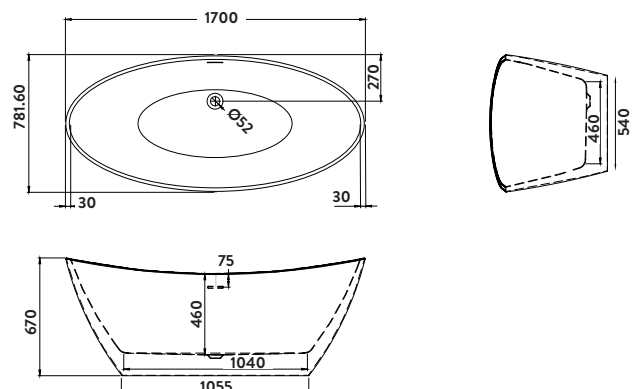

Aruba Freestanding Bath Acrylic White

Product Code: BATH-ARUBA

Product Measurements	
Product Weight:	38kg
Product Width:	800mm
Product Height:	720mm
Product Depth:	450mm
Product Length:	1700mm
Product Transportation	
Barcode:	5060500644451
Country of Origin:	EGY
Comodity Code:	8302500000
Primary Packed Measurements	
Packaged Weight:	45kg
Packaged Length:	1750mm
Packaged Width:	850mm
Packaged Height:	730mm
Packaging Weight	
Card:	8kg
Paper:	N/A
Wood:	N/A
Plastic:	0.4kg
General Information	
Construction Material:	Acrylic
Installation Type:	Freestanding
Colour/Finish:	White
Bath Attributes	
Bath Water Capacity (Litres):	220
Bath Water Capacity (m3):	0.220
Shape:	Oval
Handed:	Both
Bath Feet Included:	Yes
Supplied with Tap Holes:	No
Height Overflow/Soak Depth:	370mm
Internal Length Base:	1100mm
Internal Width/Depth Base:	500mm
Internal Height:	450mm
Supplied with Front Panel:	Yes
Supplied with End Panel:	Yes
Compatible Panel Part Code:	N/A
Compliance DOP	
HBDOC009 / HBDOC010	

SCUDO
BEAUTIFUL BATHROOMS

0330 124 7290

sales@scudo.co.uk - www.scudo.co.uk

Scudo is the trading name of Harrison Bathrooms Ltd. Whilst we endeavour to ensure that the product information is accurate we accept no liability for any information given. All images are for illustration purposes only. Product images and specification are subject to change. Measurement are in millimetres and are nominal.

Dimensions

(measurements in mm)

LIFETIME GUARANTEE

We are confident in our products and we want our customer to be, we proudly give a lifetime guarantee on our taps and showers, further details can be found on our website