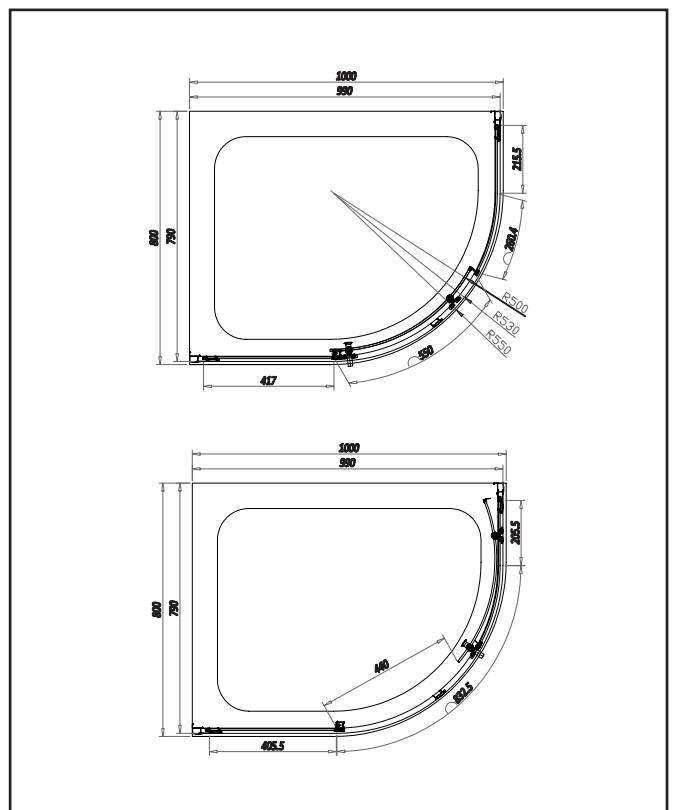

PRODUCT DATA SHEET

S6 Single Door Quadrant 1000x800mm

Product Code: S6-GLASS010

Product Measurements

Product Weight:	42kg
Product Width:	790mm
Product Height:	1850mm
Product Depth:	6mm
Product Length:	990mm

Product Transportation

Barcode:	5060500647209
Country of Origin:	China
Comodity Code:	7610909095

Primary Packed Measurements

Packaged Weight:	45.5kg
Packaged Length:	1930mm
Packaged Width:	565mm
Packaged Height:	170mm

Adjustment:	970-990mm / 730-790mm
Aqua-Shield:	Yes
Hinge Type:	Slider
Door Type:	Single Door
Frame Type:	Framed
Glass Type:	Clear
Radius:	550mm
Entry Width:	440mm
Door In Swing:	N/A
Door Out Swing:	N/A
Enclosure Shape:	Quadrant
Glass Thickness:	Fixed 5mm / Moving 6mm
Profile Finish/Colour:	Chrome
Profile Material:	Aluminium

Dimensions
(measurements in mm)

LIFETIME GUARANTEE

We are confident in our products and we want our customer to be, we proudly give a lifetime guarantee on our taps and showers, further details can be found on our website