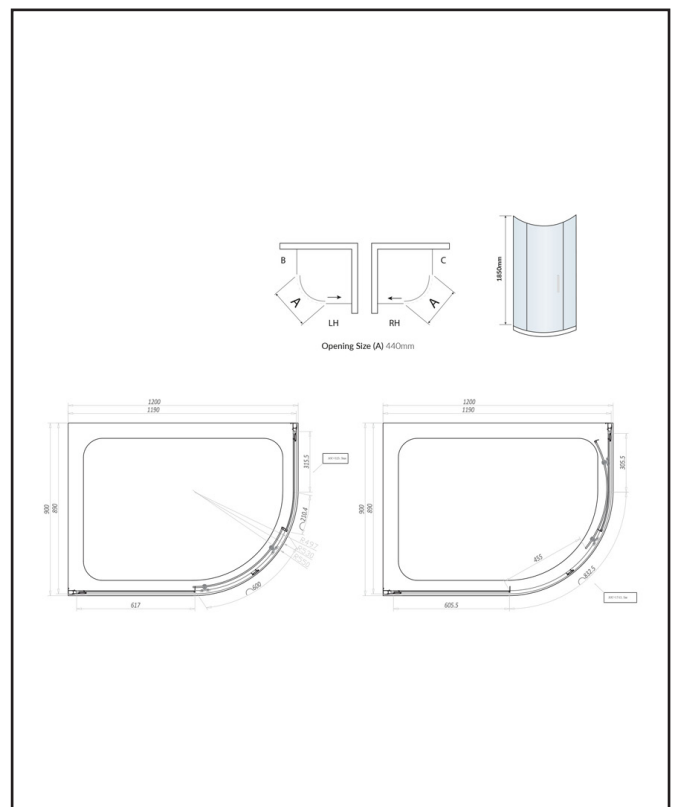

S6 Single Door Quadrant 1200x900mm

Product Code: S6-GLASS012

Product Measurements

Product Weight:	49kg
Product Width:	890mm
Product Height:	1850mm
Product Depth:	6mm
Product Length:	1190mm

Product Transportation

Barcode:	5060500647223
Country of Origin:	China
Comodity Code:	7610909095

Primary Packed Measurements

Packaged Weight:	52.5kg
Packaged Length:	1930mm
Packaged Width:	695mm
Packaged Height:	170mm

Packaging Weight

Card:	3kg
Paper:	N/A
Wood:	N/A
Plastic:	N/A

General Information

Construction Material:	Aluminium / Glass
Installation Type:	Wall Mounted
Colour / Finish:	Chrome / Clear Glass

Enclosure Attributes

Adjustment:	1170-1190mm / 870-890mm
Aqua-Shield:	Yes
Hinge Type:	Slider
Door Type:	Single Door
Frame Type:	Framed
Glass Type:	Clear
Radius:	550mm
Entry Width:	450mm
Door In Swing:	N/A
Door Out Swing:	N/A
Enclosure Shape:	Quadrant
Glass Thickness:	Fixed 5mm / Moving 6mm
Profile Finish/Colour:	Chrome
Profile Material:	Aluminium

Compliance DOP

HBDOC005 / HBDOC006

SCUDO
BEAUTIFUL BATHROOMS

0330 124 7290

sales@scudo.co.uk - www.scudo.co.uk

Scudo is the trading name of Harrison Bathrooms Ltd. Whilst we endeavour to ensure that the product information is accurate we accept no liability for any information given. All images are for illustration purposes only. Product images and specification are subject to change. Measurement are in millimetres and are nominal.

Dimensions (measurements in mm)

LIFETIME GUARANTEE

We are confident in our products and we want our customer to be, we proudly give a lifetime guarantee on our taps and showers, further details can be found on our website