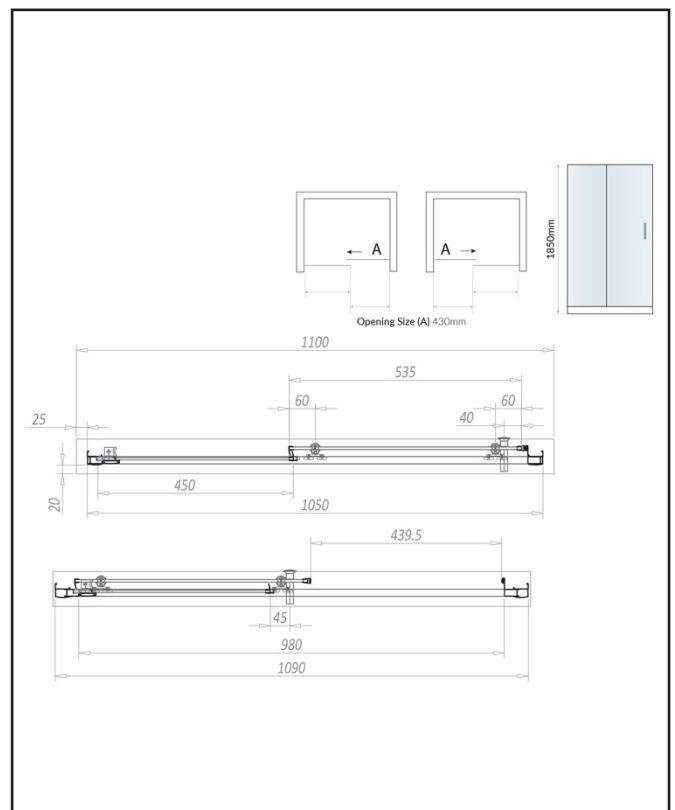

PRODUCT DATA SHEET

S6 Sliding Shower Door 1100mm

Product Code: S6-GLASS014

Product Measurements	
Product Weight:	28.5kg
Product Width:	1090mm
Product Height:	1850mm
Product Depth:	6mm
Product Length:	N/A
Product Transportation	
Barcode:	5060500647247
Country of Origin:	China
Comodity Code:	7610909095
Primary Packed Measurements	
Packaged Weight:	32kg
Packaged Length:	1930mm
Packaged Width:	585mm
Packaged Height:	80mm
Packaging Weight	
Card:	2.7kg
Paper:	N/A
Wood:	N/A
Plastic:	0.02kg
General Information	
Construction Material:	Aluminium / Glass
Installation Type:	Wall Mounted
Colour / Finish:	Chrome / Clear Glass
Enclosure Attributes	
Adjustment:	1050-1090mm
Aqua-Shield:	Yes
Hinge Type:	Slider
Door Type:	Single Door
Frame Type:	Framed
Glass Type:	Clear
Radius:	N/A
Entry Width:	440mm
Door In Swing:	N/A
Door Out Swing:	N/A
Enclosure Shape:	Rectangular
Glass Thickness:	Fixed 5mm / Moving 6mm
Profile Finish/Colour:	Chrome
Profile Material:	Aluminium
Compliance DOP	
HBDOC005 / HBDOC006	

Dimensions (measurements in mm)

LIFETIME GUARANTEE

We are confident in our products and we want our customer to be, we proudly give a lifetime guarantee on our taps and showers, further details can be found on our website