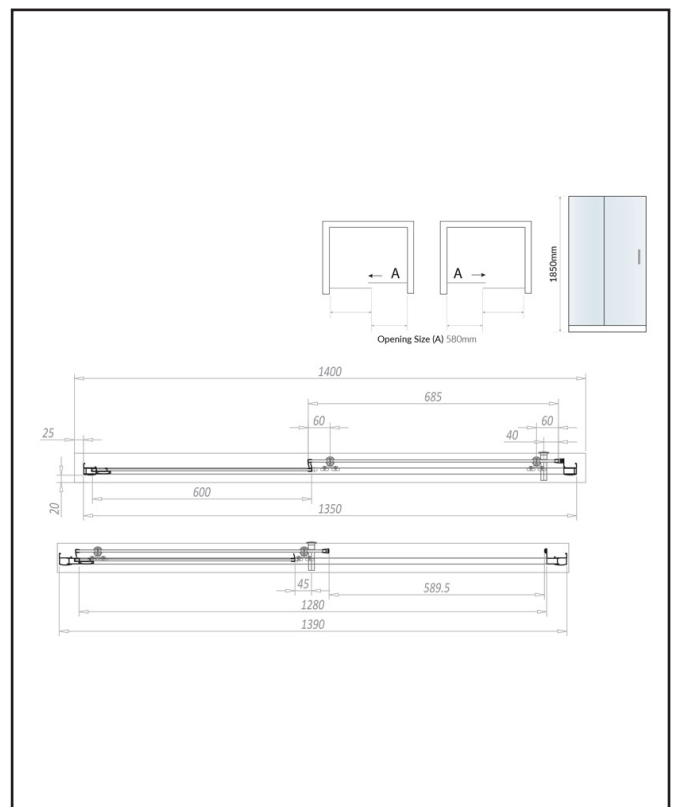

PRODUCT DATA SHEET

S6 Sliding Shower Door 1400mm

Product Code: S6-GLASS016

Product Measurements	
Product Weight:	36kg
Product Width:	1390mm
Product Height:	1850mm
Product Depth:	6mm
Product Length:	N/A
Product Transportation	
Barcode:	5060500647261
Country of Origin:	China
Comodity Code:	7610909095
Primary Packed Measurements	
Packaged Weight:	40kg
Packaged Length:	1930mm
Packaged Width:	735mm
Packaged Height:	80mm
Packaging Weight	
Card:	2.9kg
Paper:	N/A
Wood:	N/A
Plastic:	N/A
General Information	
Construction Material:	Aluminium / Glass
Installation Type:	Wall Mounted
Colour / Finish:	Chrome / Clear Glass
Enclosure Attributes	
Adjustment:	1350-1390mm
Aqua-Shield:	Yes
Hinge Type:	Slider
Door Type:	Single Door
Frame Type:	Framed
Glass Type:	Clear
Radius:	N/A
Entry Width:	580mm
Door In Swing:	N/A
Door Out Swing:	N/A
Enclosure Shape:	Rectangular
Glass Thickness:	Fixed 5mm / Moving 6mm
Profile Finish/Colour:	Chrome
Profile Material:	Aluminium
Compliance DOP	
HBDOC005 / HBDOC006	

SCUDO
BEAUTIFUL BATHROOMS

0330 124 7290

sales@scudo.co.uk - www.scudo.co.uk

Scudo is the trading name of Harrison Bathrooms Ltd. Whilst we endeavour to ensure that the product information is accurate we accept no liability for any information given. All images are for illustration purposes only. Product images and specification are subject to change. Measurement are in millimetres and are nominal.

Dimensions (measurements in mm)

LIFETIME GUARANTEE

We are confident in our products and we want our customer to be, we proudly give a lifetime guarantee on our taps and showers, further details can be found on our website