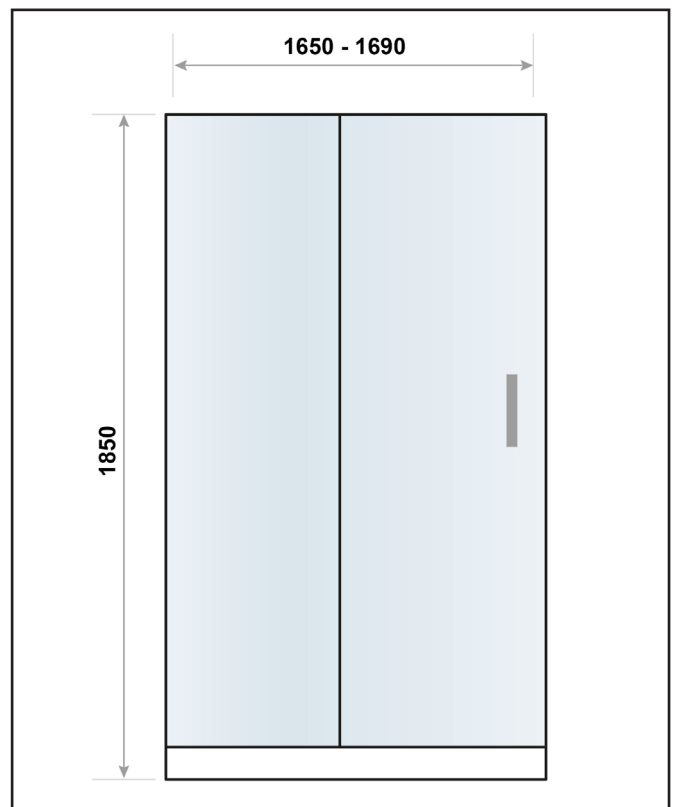

PRODUCT DATA SHEET

S6 Sliding Shower Door 1700mm

Product Code: S6-GLASS033

Product Measurements

Product Weight:	45kg
Product Width:	1690mm
Product Height:	1850mm
Product Depth:	6mm
Product Length:	N/A

Product Transportation

Barcode:	5060713725031
Country of Origin:	China
Comodity Code:	7610909095

Primary Packed Measurements

Packaged Weight:	49.5kg
Packaged Length:	1930mm
Packaged Width:	995mm
Packaged Height:	85mm

Packaging Weight

Card:	2.3kg
Paper:	N/A
Wood:	N/A
Plastic:	N/A

General Information

Construction Material:	Aluminium / Glass
Installation Type:	Wall Mounted
Colour / Finish:	Chrome / Clear Glass

Enclosure Attributes

Adjustment:	1650-1690mm
Aqua-Shield:	Yes
Hinge Type:	Slider
Door Type:	Single Door
Frame Type:	Framed
Glass Type:	Clear
Radius:	N/A
Entry Width:	585mm
Door In Swing:	N/A
Door Out Swing:	N/A
Enclosure Shape:	Recangular
Glass Thickness:	6mm
Profile Finish/Colour:	Chrome
Profile Material:	Aluminium

Compliance DOP

HBDOC005 / HBDOC006

SCUDO
BEAUTIFUL BATHROOMS

0330 124 7290

sales@scudo.co.uk - www.scudo.co.uk

Scudo is the trading name of Harrison Bathrooms Ltd. Whilst we endeavour to ensure that the product information is accurate we accept no liability for any information given. All images are for illustration purposes only. Product images and specification are subject to change. Measurement are in millimetres and are nominal.