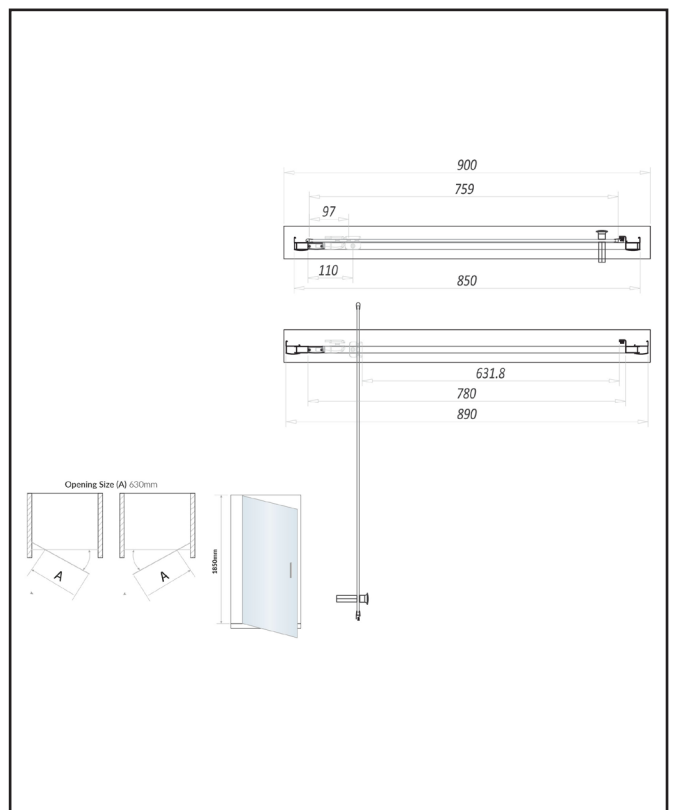

PRODUCT DATA SHEET

S6 Pivot Door 900mm

Product Code: S6-GLASS020

Product Measurements

Product Weight:	23.1kg
Product Width:	890mm
Product Height:	1850mm
Product Depth:	6mm
Product Length:	N/A

Product Transportation

Barcode:	5060500647308
Country of Origin:	China
Comodity Code:	7610909095

Primary Packed Measurements

Packaged Weight:	24.8kg
Packaged Length:	1930mm
Packaged Width:	880mm
Packaged Height:	55mm

Packaging Weight

Card:	3.14kg
Paper:	N/A
Wood:	N/A
Plastic:	N/A

General Information

Construction Material:	Aluminium / Glass
Installation Type:	Wall Mounted
Colour / Finish:	Chrome / Clear Glass

Enclosure Attributes

Adjustment:	850-890mm
Aqua-Shield:	Yes
Hinge Type:	Pivot
Door Type:	Single Door
Frame Type:	Framed
Glass Type:	Clear
Radius:	N/A
Entry Width:	630mm
Door In Swing:	97mm
Door Out Swing:	662mm
Enclosure Shape:	Rectangular
Glass Thickness:	6mm
Profile Finish/Colour:	Chrome
Profile Material:	Aluminium

Compliance DOP

HBDOC005 / HBDOC006

SCUDO
BEAUTIFUL BATHROOMS

0330 124 7290

sales@scudo.co.uk - www.scudo.co.uk

Scudo is the trading name of Harrison Bathrooms Ltd. Whilst we endeavour to ensure that the product information is accurate we accept no liability for any information given. All images are for illustration purposes only. Product images and specification are subject to change. Measurement are in millimetres and are nominal.