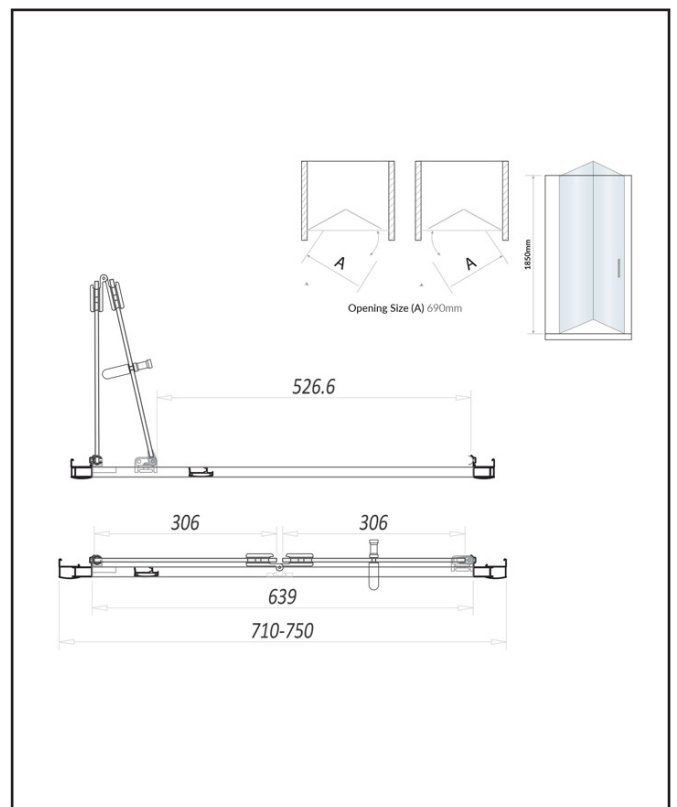

PRODUCT DATA SHEET

S6 Bifold Semi Frameless Door 800mm

Product Code: S6-GLASS023

Product Measurements

Product Weight:	22.1kg
Product Width:	790mm
Product Height:	1850mm
Product Depth:	6mm
Product Length:	N/A

Product Transportation

Barcode:	5060500647339
Country of Origin:	China
Comodity Code:	7610909095

Primary Packed Measurements

Packaged Weight:	24.6kg
Packaged Length:	1930mm
Packaged Width:	780mm
Packaged Height:	55mm

Packaging Weight

Card:	2.865kg
Paper:	N/A
Wood:	N/A
Plastic:	0.1kg

General Information

Construction Material:	Aluminium / Glass
Installation Type:	Wall Mounted
Colour / Finish:	Chrome / Clear Glass

Enclosure Attributes

Adjustment:	750-790mm
Aqua-Shield:	Yes
Hinge Type:	Bi-Fold
Door Type:	Single Door
Frame Type:	Framed
Glass Type:	Clear
Radius:	N/A
Entry Width:	530mm
Door In Swing:	326mm
Door Out Swing:	N/A
Enclosure Shape:	Rectangular
Glass Thickness:	6mm
Profile Finish/Colour:	Chrome
Profile Material:	Aluminium

Compliance DOP

HBDOC005 / HBDOC006

0330 124 7290

sales@scudo.co.uk - www.scudo.co.uk

Scudo is the trading name of Harrison Bathrooms Ltd. Whilst we endeavour to ensure that the product information is accurate we accept no liability for any information given. All images are for illustration purposes only. Product images and specification are subject to change. Measurement are in millimetres and are nominal.

Dimensions

(measurements in mm)

LIFETIME GUARANTEE

We are confident in our products and we want our customer to be, we proudly give a lifetime guarantee on our taps and showers, further details can be found on our website