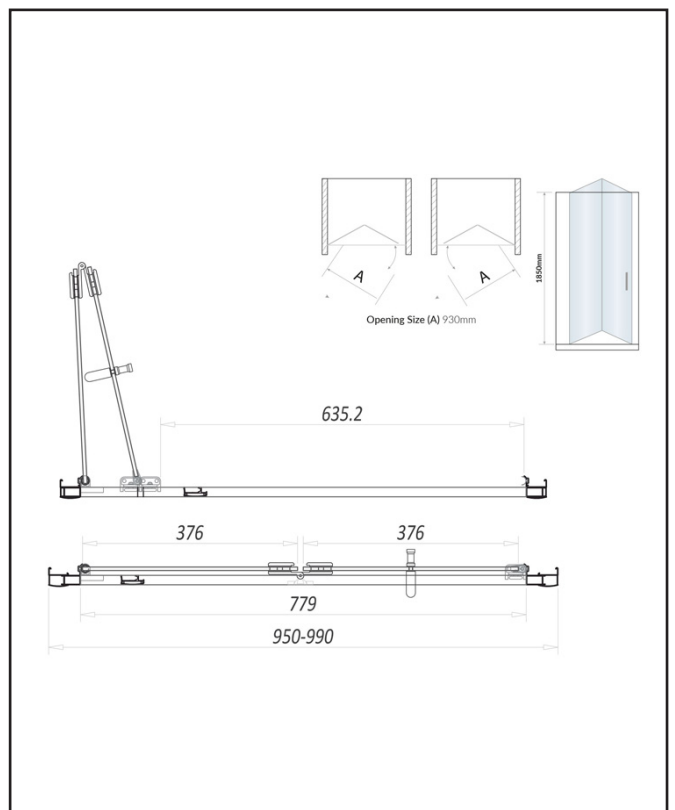

PRODUCT DATA SHEET

S6 Bifold Semi Frameless Door 1000mm

Product Code: S6-GLASS030

Product Measurements

Product Weight:	24.9kg
Product Width:	990mm
Product Height:	1850mm
Product Depth:	6mm
Product Length:	N/A

Product Transportation

Barcode:	5060500648848
Country of Origin:	China
Comodity Code:	7610909095

Primary Packed Measurements

Packaged Weight:	30.4kg
Packaged Length:	1930mm
Packaged Width:	980mm
Packaged Height:	55mm

Packaging Weight

Card:	3.416kg
Paper:	N/A
Wood:	N/A
Plastic:	0.002kg

General Information

Construction Material:	Aluminium / Glass
Installation Type:	Wall Mounted
Colour / Finish:	Chrome / Clear Glass

Enclosure Attributes

Adjustment:	950-990mm
Aqua-Shield:	Yes
Hinge Type:	Bi-Fold
Door Type:	Single Door
Frame Type:	Framed
Glass Type:	Clear
Radius:	N/A
Entry Width:	730mm
Door In Swing:	376mm
Door Out Swing:	N/A
Enclosure Shape:	Rectangular
Glass Thickness:	6mm
Profile Finish/Colour:	Chrome
Profile Material:	Aluminium

Compliance DOP

HBDOC005 / HBDOC006

0330 124 7290

sales@scudo.co.uk - www.scudo.co.uk

Scudo is the trading name of Harrison Bathrooms Ltd. Whilst we endeavour to ensure that the product information is accurate we accept no liability for any information given. All images are for illustration purposes only. Product images and specification are subject to change. Measurement are in millimetres and are nominal.

Dimensions

(measurements in mm)

LIFETIME GUARANTEE

We are confident in our products and we want our customer to be, we proudly give a lifetime guarantee on our taps and showers, further details can be found on our website