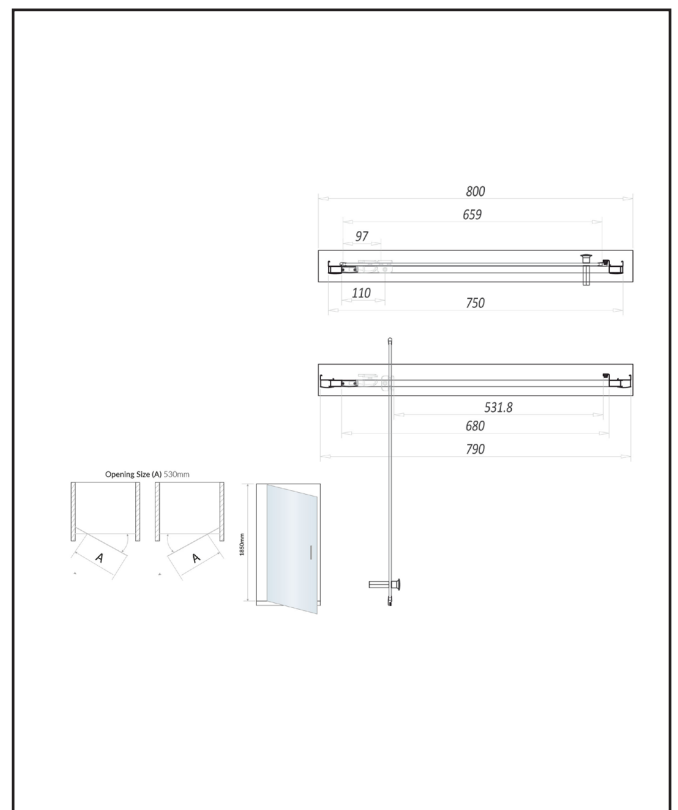

Product Name	S6-BLKGLASS019
Product Description	Scudo 6mm Black Glass 800mm Pivot Door (1850mm) under 35kgs
Product Transportation	
Barcode	5060964932231
Country of origin	CH
Commodity code	7610909095
Product Measurements	
Product Weight (KG)	21.1
Product Width (mm)	790
Product Height (mm)	1850
Product Depth (mm)	6
Product Length (mm)	0
Primary Packed Measurements	
Packaged Weight	25.7
Packed Length	1930
Packed Width	780
Packed Height	55
Packaging Weights	
Card (kg)	2.865
Paper (kg)	12
Wood (kg)	0
Plastic (kg)	0.166
Compliance DOP	HBDOC005 , HBDOC006

General Information	
Construction Material	Aluminium, Clear Glass
Installation type	
Colour / Finish	Black
Enclosure Attributes	
Adjustment	750-790
Aqua-Shield (easy clean)	Yes
Hinge Type	Pivot
Door Type	Single Door
Frame Type	Framed
Glass Type	Clear
Radius	N/a
Entry Width	530
Door in swing (°)	97mm
Door Out Swing (°)	562mm
Enclosure Shape	Rectangular
Glass Thickness (mm)	6
Profile Finish / Colour	Black
Profile Material	Aluminium

### Dimensions (measurements in mm)