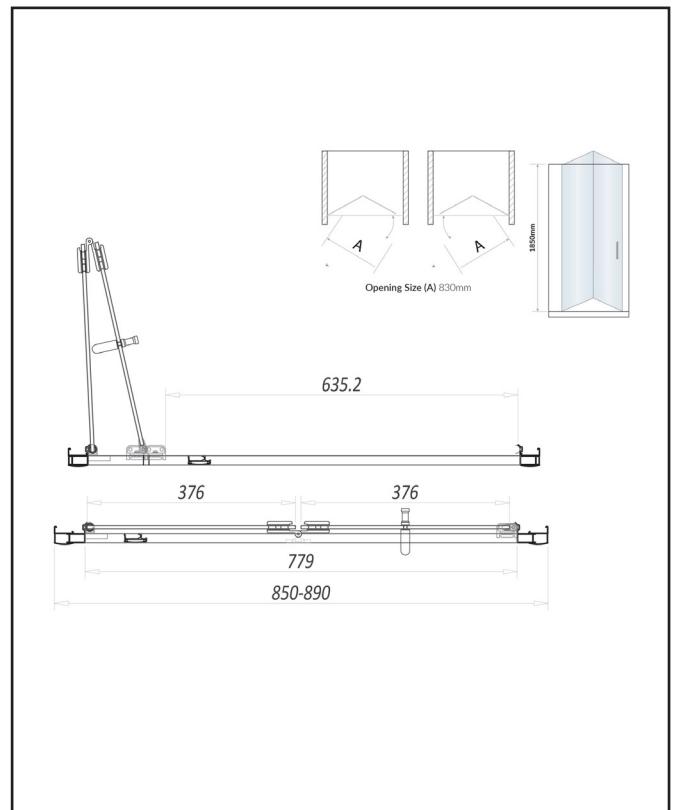

Product Code: S6-BLKGLASS024

Product Name	S6-BLKGLASS023
Product Description	Scudo 6mm Black Glass 900mm Bi-Fold Door (1850mm)
Product Transportation	
Barcode	5060964932262
Country of origin	CH
Commodity code	7610909095
Product Measurements	
Product Weight (KG)	24.7
Product Width (mm)	890
Product Height (mm)	1850
Product Depth (mm)	6
Product Length (mm)	0
Primary Packed Measurements	
Packaged Weight	27.2
Packed Length	1930
Packed Width	880
Packed Height	55
Packaging Weights	
Card (kg)	2.88
Paper (kg)	0.12
Wood (kg)	0
Plastic (kg)	0.166
Compliance DOP	HBDOC005 , HBDOC006

General Information	
Construction Material	Aluminium, Clear Glass
Installation type	
Colour / Finish	Black
Enclosure Attributes	
Adjustment	850-890
Aqua-Shield (easy clean)	Yes
Hinge Type	Bi-Fold
Door Type	Single Door
Frame Type	Framed
Glass Type	Clear
Radius	N/a
Entry Width	630
Door in swing (°)	376mm
Door Out Swing (°)	0
Enclosure Shape	Rectangular
Glass Thickness (mm)	6
Profile Finish / Colour	Black
Profile Material	Aluminium

0330 124 7290

sales@scudo.co.uk - www.scudo.co.uk

Scudo is the trading name of Harrison Bathrooms Ltd. Whilst we endeavour to ensure that the product information is accurate we accept no liability for any information given. All images are for illustration purposes only. Product images and specification are subject to change. Measurement are in millimetres and are nominal.

Dimensions

(measurements in mm)

LIFETIME GUARANTEE

We are confident in our products and we want our customer to be, we proudly give a lifetime guarantee on our taps and showers, further details can be found on our website