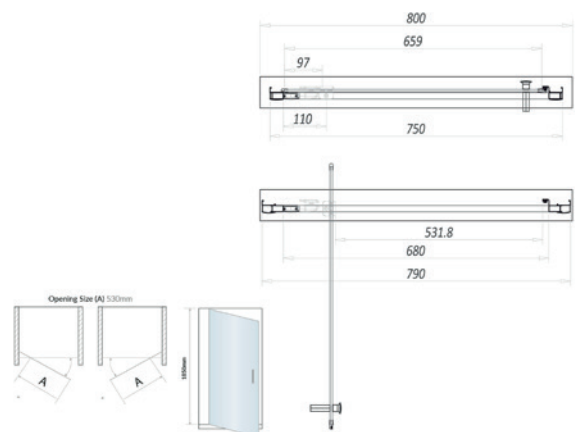

PRODUCT DATA SHEET

Brushed Brass Pivot Door

Product Code: S6-BBGLASS019

Product Name	S6-BBGLASS019
Product Description	Brushed Brass 6mm 800mm Pivot Door (1900mm)
Product Transportation	
Barcode	5060964935744
Country of origin	CH
Commodity code	7610909095
Product Measurements	
Product Weight (KG)	21.10
Product Width (mm)	760
Product Height (mm)	1900
Product Depth (mm)	6
Product Length (mm)	N/a
Primary Packed Measurements	
Packaged Weight	35.7
Packed Length	2000
Packed Width	780
Packed Height	55
Packaging Weights	
Card (kg)	2.865
Paper (kg)	0.012
Wood (kg)	N/a
Plastic (kg)	0.0326
Compliance DOP	N/a

General Information	
Construction Material	Aluminium, Glass
Installation type	Wall Mounted
Colour / Finish	Brushed Brass, Clear Glass
Enclosure Attributes	
Adjustment	750-790
Toughened Glass	Yes
Aqua-Shield (easy clean)	Yes
Hinge Type	Pivot
Door Type	Single Door
Frame Type	Framed
Glass Type	Clear
Radius	N/a
Entry Width	530
Door in swing (°)	97
Door Out Swing (°)	562
Enclosure Shape	Rectangle
Glass Thickness (mm)	6mm
Profile Finish / Colour	Brushed Brass
Profile Material	Aluminium

SCUDO
BEAUTIFUL BATHROOMS

0330 124 7290

sales@scudo.co.uk - www.scudo.co.uk

Scudo is the trading name of Harrison Bathrooms Ltd. Whilst we endeavour to ensure that the product information is accurate we accept no liability for any information given. All images are for illustration purposes only. Product images and specifications are subject to change. Measurements are in millimetres and are nominal.

Dimensions

(measurements in mm)

LIFETIME GUARANTEE

We are confident in our products and we want our customer to be, we proudly give a lifetime guarantee on our taps and showers, further details can be found on our website