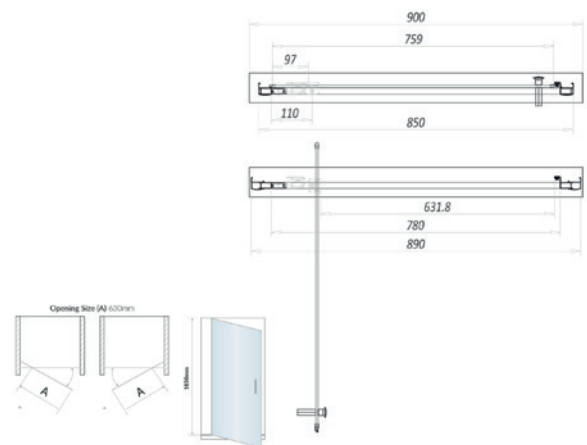

PRODUCT DATA SHEET

Brushed Brass Pivot Door

Product Code: S6-BBGLASS020

Product Name	S6-BBGLASS020
Product Description	Brushed Brass 6mm 900mm Pivot Door (1900mm)
Product Transportation	
Barcode	5060964935751
Country of origin	CH
Commodity code	7610909095
Product Measurements	
Product Weight (KG)	23.10
Product Width (mm)	890
Product Height (mm)	1900
Product Depth (mm)	6
Product Length (mm)	N/a
Primary Packed Measurements	
Packaged Weight	28.4
Packed Length	2000
Packed Width	880
Packed Height	55
Packaging Weights	
Card (kg)	0.3178
Paper (kg)	0.012
Wood (kg)	N/a
Plastic (kg)	0.0306
Compliance DOP	N/a

General Information	
Construction Material	Aluminium, Glass
Installation type	Wall Mounted
Colour / Finish	Brushed Brass, Clear Glass
Enclosure Attributes	
Adjustment	850-890
Toughened Glass	Yes
Aqua-Shield (easy clean)	Yes
Hinge Type	Pivot
Door Type	Single Door
Frame Type	Framed
Glass Type	Clear
Radius	N/a
Entry Width	630
Door in swing (°)	97
Door Out Swing (°)	662
Enclosure Shape	Rectangle
Glass Thickness (mm)	6mm
Profile Finish / Colour	Brushed Brass
Profile Material	Aluminium

SCUDO
BEAUTIFUL BATHROOMS

0330 124 7290

sales@scudo.co.uk - www.scudo.co.uk

Scudo is the trading name of Harrison Bathrooms Ltd. Whilst we endeavour to ensure that the product information is accurate we accept no liability for any information given. All images are for illustration purposes only. Product images and specification are subject to change. Measurements are in millimetres and are nominal.

Dimensions

(measurements in mm)

LIFETIME GUARANTEE

We are confident in our products and we want our customer to be, we proudly give a lifetime guarantee on our taps and showers, further details can be found on our website