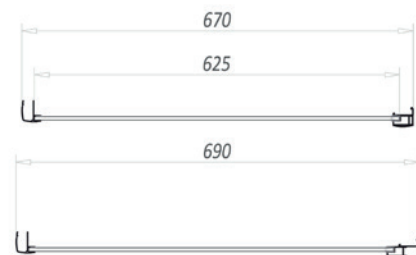

PRODUCT DATA SHEET

Brushed Brass Side Panel

Product Code: S6-BBGLASS025

| | |
|-----------------------------|---|
| Product Name | S6-BBGLASS025 |
| Product Description | Brushed Brass 6mm 700mm Side Panel (1900mm) |
| Product Transportation | |
| Barcode | 5060964935782 |
| Country of origin | CH |
| Commodity code | 7610909095 |
| Product Measurements | |
| Product Weight (KG) | 19.00 |
| Product Width (mm) | 690 |
| Product Height (mm) | 1900 |
| Product Depth (mm) | 6 |
| Product Length (mm) | N/a |
| Primary Packed Measurements | |
| Packaged Weight | 22.5 |
| Packed Length | 2000 |
| Packed Width | 700 |
| Packed Height | 55 |
| Packaging Weights | |
| Card (kg) | 2.73 |
| Paper (kg) | 0.012 |
| Wood (kg) | N/a |
| Plastic (kg) | 0.0312 |
| Compliance DOP | N/a |

| | |
|--------------------------|----------------------------|
| General Information | |
| Construction Material | Aluminium, Glass |
| Installation type | Wall Mounted |
| Colour / Finish | Brushed Brass, Clear Glass |
| Enclosure Attributes | |
| Adjustment | 670-690 |
| Toughened Glass | Yes |
| Aqua-Shield (easy clean) | Yes |
| Hinge Type | N/a |
| Door Type | N/a |
| Frame Type | Framed |
| Glass Type | Clear |
| Radius | N/a |
| Entry Width | N/a |
| Door in swing (°) | N/a |
| Door Out Swing (°) | N/a |
| Enclosure Shape | Rectangle |
| Glass Thickness (mm) | 6mm |
| Profile Finish / Colour | Brushed Brass |
| Profile Material | Aluminium |

SCUDO
BEAUTIFUL BATHROOMS

0330 124 7290

sales@scudo.co.uk - www.scudo.co.uk

Scudo is the trading name of Harrison Bathrooms Ltd. Whilst we endeavour to ensure that the product information is accurate we accept no liability for any information given. All images are for illustration purposes only. Product images and specification are subject to change. Measurements are in millimetres and are nominal.