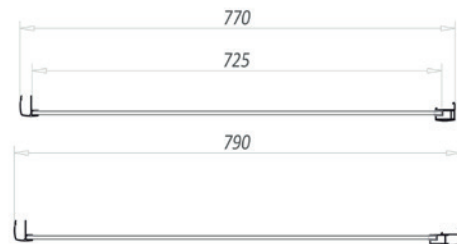

## Brushed Brass Side Panel

Product Code: S6-BBGLASS027

Product Name	S6-BBGLASS027
Product Description	Brushed Brass 6mm 800mm Side Panel (1900mm)
Product Transportation	
Barcode	5060964935799
Country of origin	CH
Commodity code	7610909095
Product Measurements	
Product Weight (kg)	21.50
Product Width (mm)	790
Product Height (mm)	1900
Product Depth (mm)	6
Product Length (mm)	N/a
Primary Packed Measurements	
Packaged Weight	25.0
Packed Length	2000
Packed Width	800
Packed Height	55
Packaging Weights	
Card (kg)	2.909
Paper (kg)	0.012
Wood (kg)	N/a
Plastic (kg)	0.166
Compliance DOP	N/a

General Information	
Construction Material	Aluminium, Glass
Installation type	Wall Mounted
Colour / Finish	Brushed Brass, Clear Glass
Enclosure Attributes	
Adjustment	770-790
Toughened Glass	Yes
Aqua-Shield (easy clean)	Yes
Hinge Type	N/a
Door Type	N/a
Frame Type	Framed
Glass Type	Clear
Radius	N/a
Entry Width	N/a
Door in swing (°)	N/a
Door Out Swing (°)	N/a
Enclosure Shape	Rectangle
Glass Thickness (mm)	6mm
Profile Finish / Colour	Brushed Brass
Profile Material	Aluminium

**SCUDO**  
BEAUTIFUL BATHROOMS

0330 124 7290

sales@scudo.co.uk - www.scudo.co.uk

Scudo is the trading name of Harrison Bathrooms Ltd. Whilst we endeavour to ensure that the product information is accurate we accept no liability for any information given. All images are for illustration purposes only. Product images and specification are subject to change. Measurements are in millimetres and are nominal.

## Dimensions

(measurements in mm)