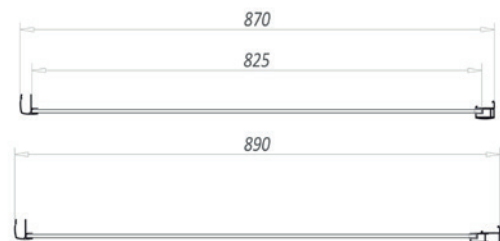

## Brushed Brass Side Panel

Product Code: S6-BBGLASS028

**SCUDO**  
BEAUTIFUL BATHROOMS

0330 124 7290

sales@scudo.co.uk - www.scudo.co.uk

Scudo is the trading name of Harrison Bathrooms Ltd. Whilst we endeavour to ensure that the product information is accurate we accept no liability for any information given. All images are for illustration purposes only. Product images and specification are subject to change. Measurement are in millimetres and are nominal.

Product Name	S6-BBGLASS028
Product Description	Brushed Brass 6mm 800mm Side Panel (1900mm)
Product Transportation	
Barcode	5060964935805
Country of origin	CH
Commodity code	7610909095
Product Measurements	
Product Weight (kg)	24.50
Product Width (mm)	890
Product Height (mm)	1900
Product Depth (mm)	6
Product Length (mm)	N/a
Primary Packed Measurements	
Packaged Weight	28.5
Packed Length	2000
Packed Width	900
Packed Height	55
Packaging Weights	
Card (kg)	0.5
Paper (kg)	0.012
Wood (kg)	N/a
Plastic (kg)	0.166
Compliance DOP	N/a

General Information	
Construction Material	Aluminium, Glass
Installation type	Wall Mounted
Colour / Finish	Brushed Brass, Clear Glass
Enclosure Attributes	
Adjustment	870-890
Toughened Glass	Yes
Aqua-Shield (easy clean)	Yes
Hinge Type	N/a
Door Type	N/a
Frame Type	Framed
Glass Type	Clear
Radius	N/a
Entry Width	N/a
Door in swing (°)	N/a
Door Out Swing (°)	N/a
Enclosure Shape	Rectangle
Glass Thickness (mm)	6mm
Profile Finish / Colour	Brushed Brass
Profile Material	Aluminium

## Dimensions

(measurements in mm)